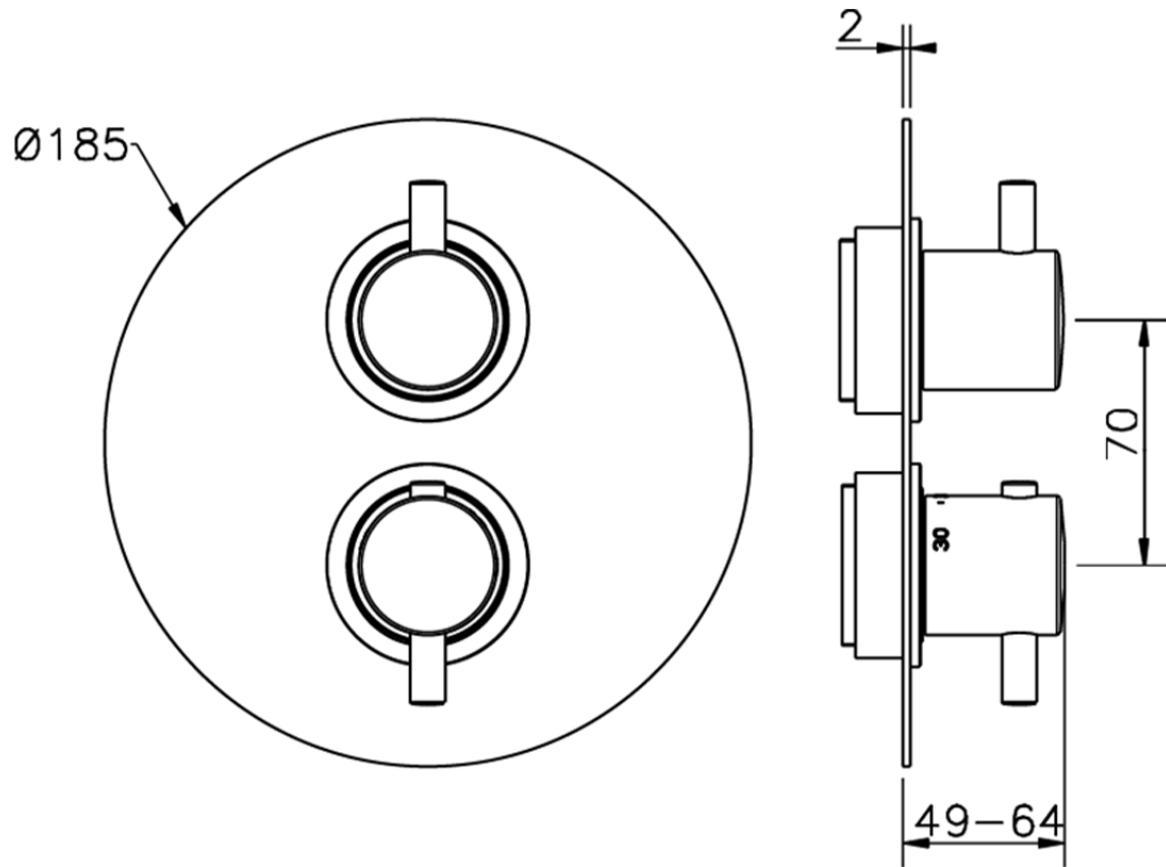

Exposed part for 3-outlet thermostatic mixer NUOVA KIRUNA_K2018200

K2018200

<https://en.huberitalia.com/exposed-part-for-3-outlet-thermostatic-mixer-nuova-kiruna-k2018200>

Piastra/Plate/Plaque/Platte/Placa

2-3mm: XX 25-40 YY 76-91

10 mm: XX 16-31 YY 65-80

ZB018201

<https://en.huberitalia.com/3-outlet-concealed-thermostatic-shower-valve-concealed-zb018201>

2026-04-07