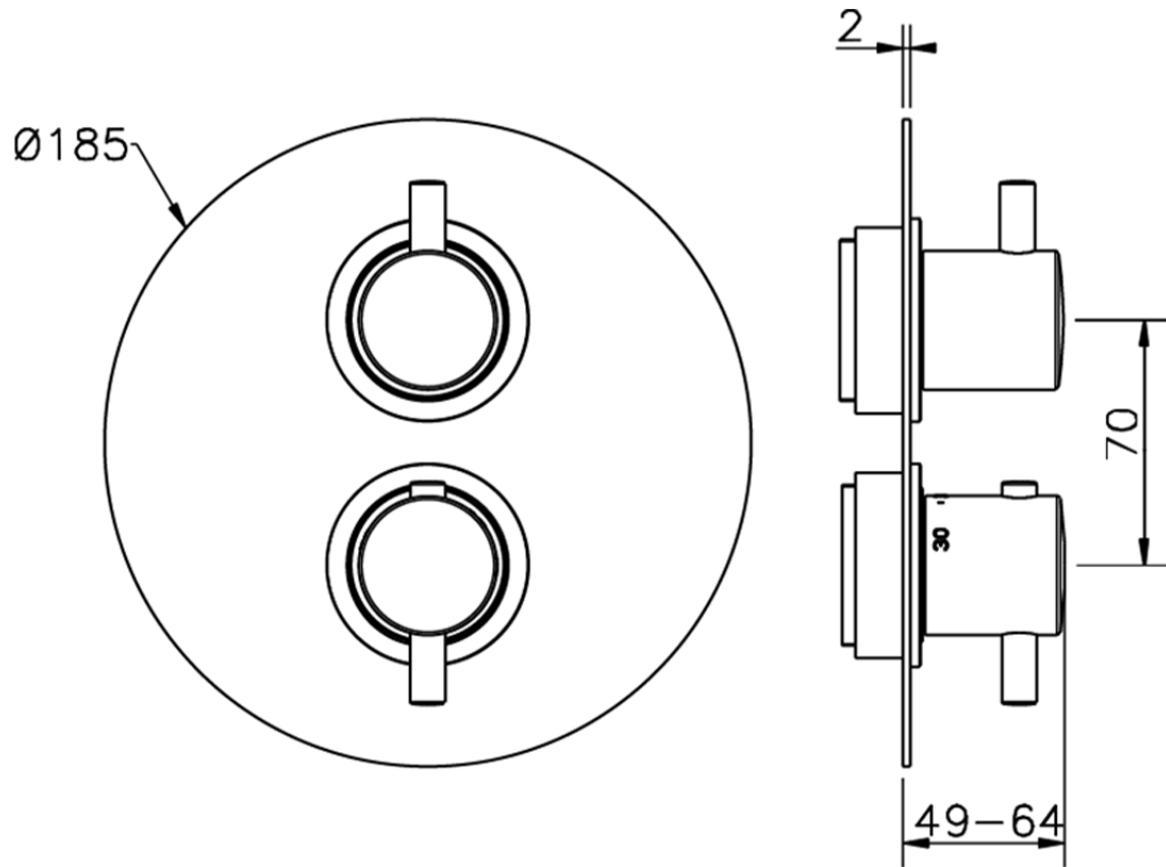

## Exposed part for 3-outlet thermostatic mixer NUOVA KIRUNA\_K2018200

K2018200

<https://en.huberitalia.com/exposed-part-for-3-outlet-thermostatic-mixer-nuova-kiruna-k2018200>

Piastra/Plate/Plaque/Platte/Placa

2-3mm: XX 25-40 YY 76-91

10 mm: XX 16-31 YY 65-80

ZB018201

<https://en.huberitalia.com/3-outlet-concealed-thermostatic-shower-valve-concealed-zb018201>

2026-05-25