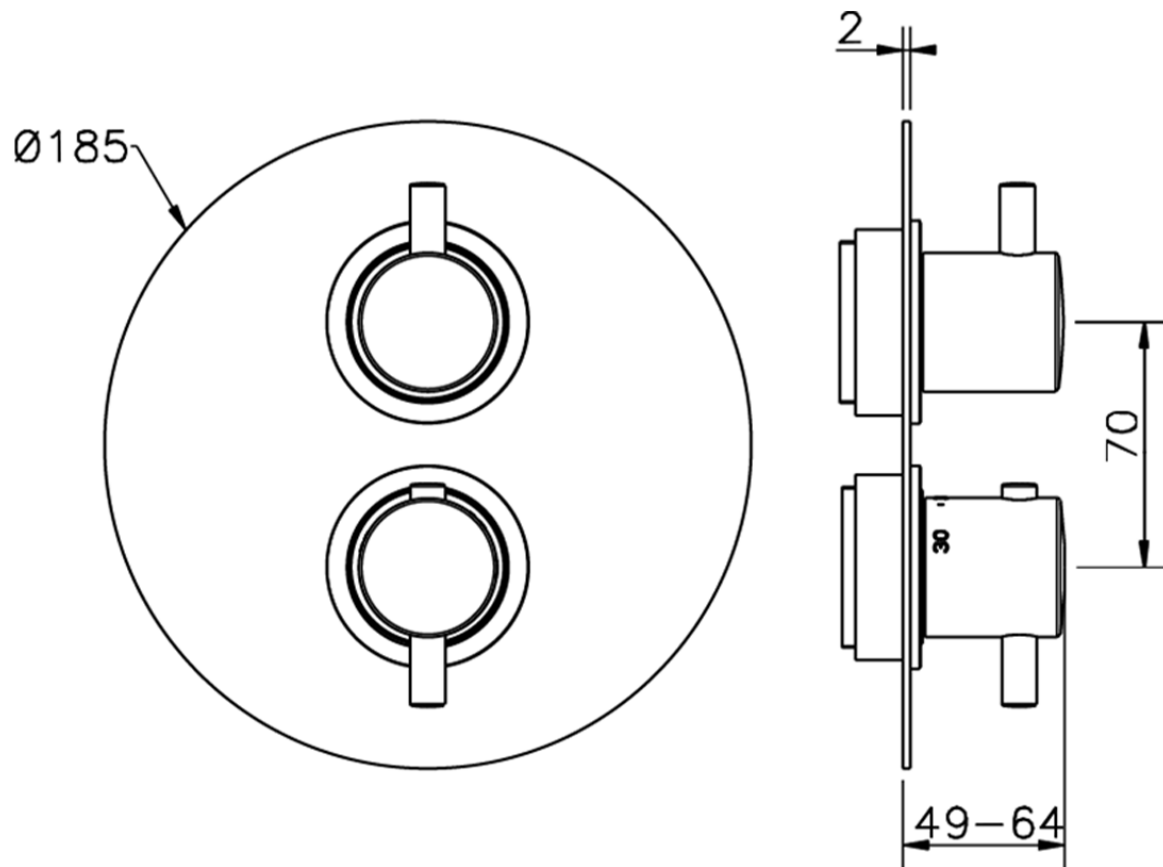

## Exposed part for 3-outlet thermostatic mixer NUOVA KIRUNA\_K2018200

K2018200

<https://en.huberitalia.com/exposed-part-for-3-outlet-thermostatic-mixer-nuova-kiruna-k2018200>

Piastra/Plate/Plaque/Platte/Placa

2-3mm: XX 25-40 YY 76-91

10 mm: XX 16-31 YY 65-80

ZB018201

<https://en.huberitalia.com/3-outlet-concealed-thermostatic-shower-valve-concealed-zb018201>

2026-04-29