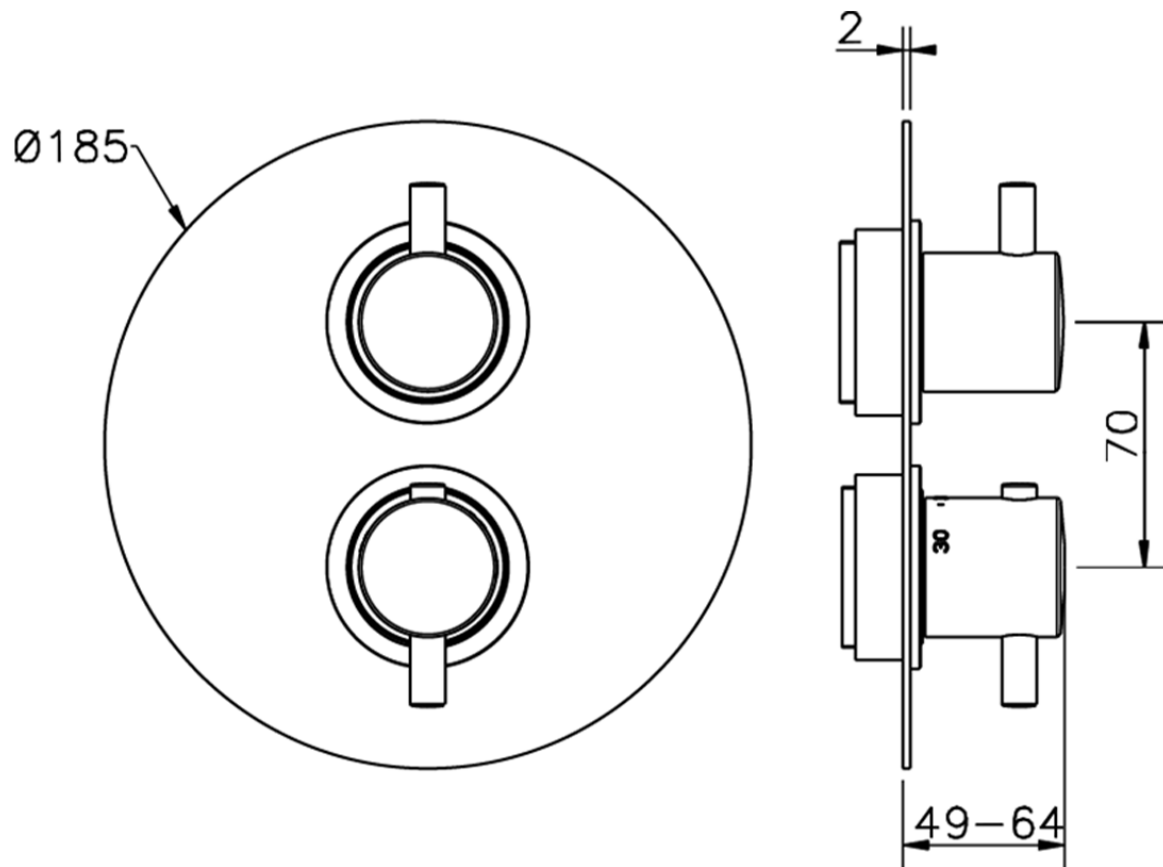

## Exposed part for 3-outlet thermostatic mixer NUOVA KIRUNA\_K2018200

K2018200

<https://en.huberitalia.com/exposed-part-for-3-outlet-thermostatic-mixer-nuova-kiruna-k2018200>

## Piastra/Plate/Plaque/Platte/Placa

2-3mm: XX 25-40 YY 76-91

10 mm: XX 16-31 YY 65-80

ZB018201

<https://en.huberitalia.com/3-outlet-concealed-thermostatic-shower-valve-concealed-zb018201>

2026-06-25