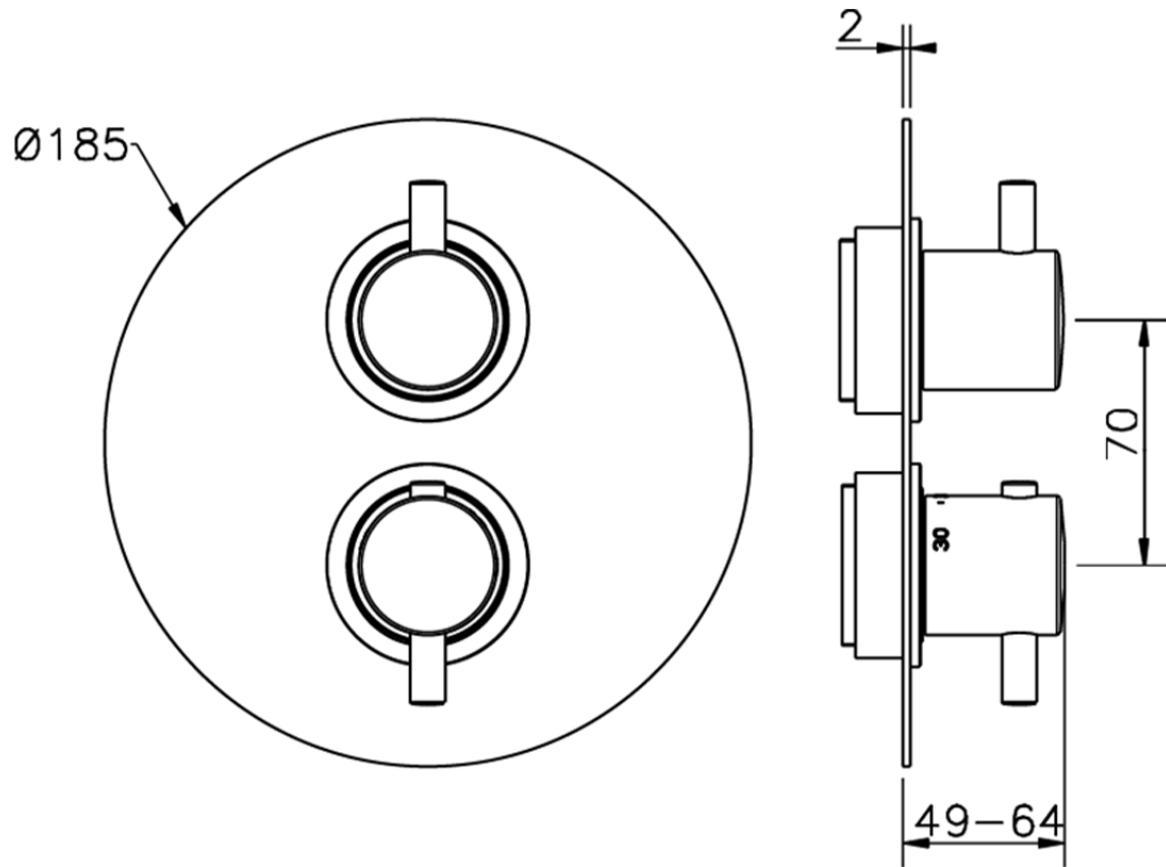

Exposed part for 3-outlet thermostatic mixer NUOVA KIRUNA_K2018200

K2018200

<https://en.huberitalia.com/exposed-part-for-3-outlet-thermostatic-mixer-nuova-kiruna-k2018200>

Piastra/Plate/Plaque/Platte/Placa

2-3mm: XX 25-40 YY 76-91

10 mm: XX 16-31 YY 65-80

ZB018201

<https://en.huberitalia.com/3-outlet-concealed-thermostatic-shower-valve-concealed-zb018201>

2026-06-25