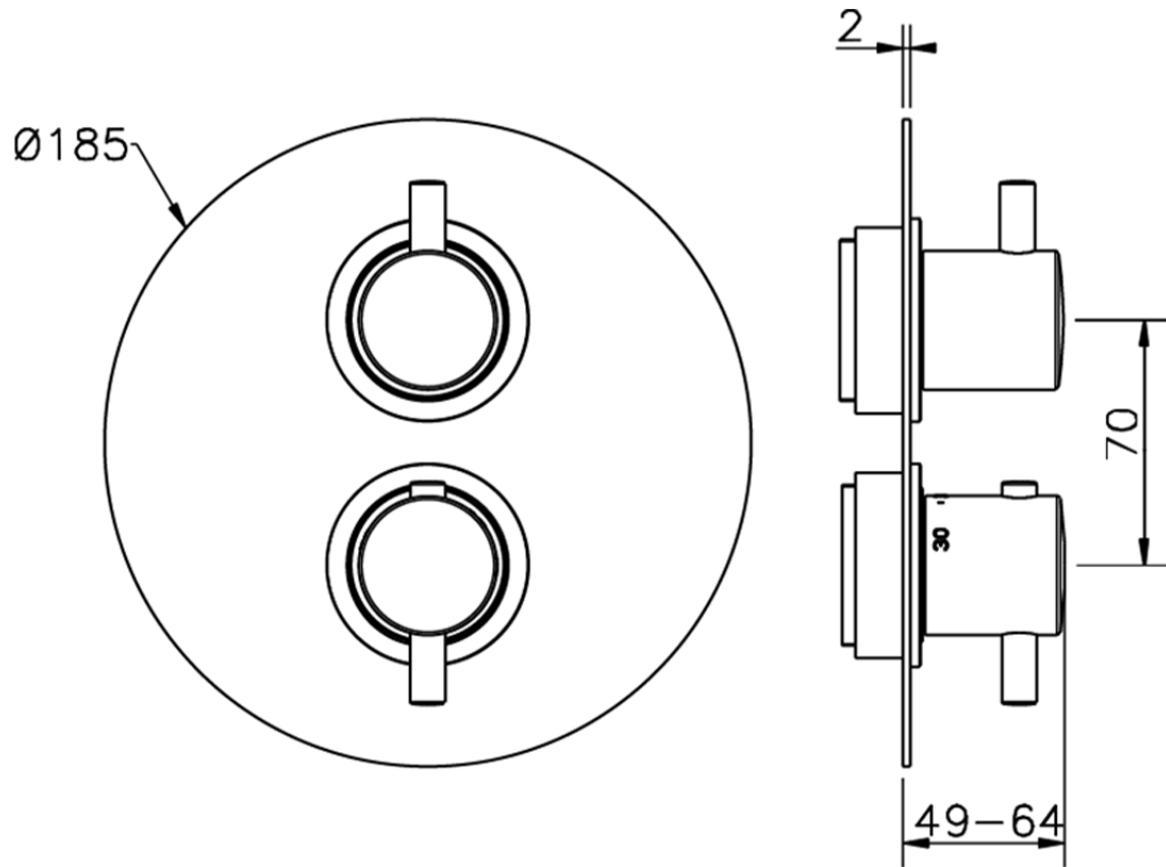

Exposed part for 3-outlet thermostatic mixer NUOVA KIRUNA_K2018200

K2018200

<https://en.huberitalia.com/exposed-part-for-3-outlet-thermostatic-mixer-nuova-kiruna-k2018200>

Piastra/Plate/Plaque/Platte/Placa

2-3mm: XX 25-40 YY 76-91

10 mm: XX 16-31 YY 65-80

ZB018201

<https://en.huberitalia.com/3-outlet-concealed-thermostatic-shower-valve-concealed-zb018201>

2026-04-29