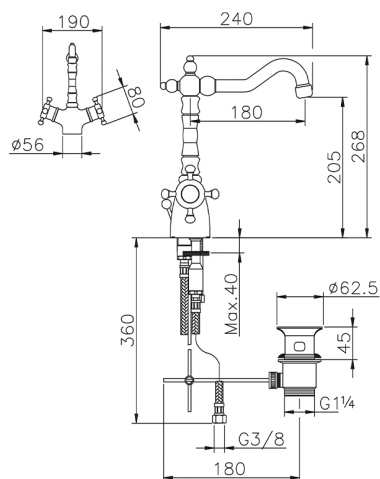

Thermostatic washbasin mixer THERMO_VTT52010

MODEL **VTT52010**

Thermostatic washbasin mixer, with 1"1/4 automatic pop up waste, swivel Spout, G.3/8" Stainless Steel Flexible

AVAILABLE FINISHINGS

21 21 Chrome

2W 2W Brushed Gold

CHARACTERISTICS

Cartridge Spare Parts **24.04A.PP**

8x20 Plus P Thermostatic Valve

Thermostatic

The Huber thermostatic is your personal water manager, helping you to handle, control and save water and energy.

Thermostatic washbasin mixer THERMO_VTT52010

VTT52010

<https://en.huberitalia.com/thermostatic-washbasin-mixer-thermo-vtt52010>

2024-10-22