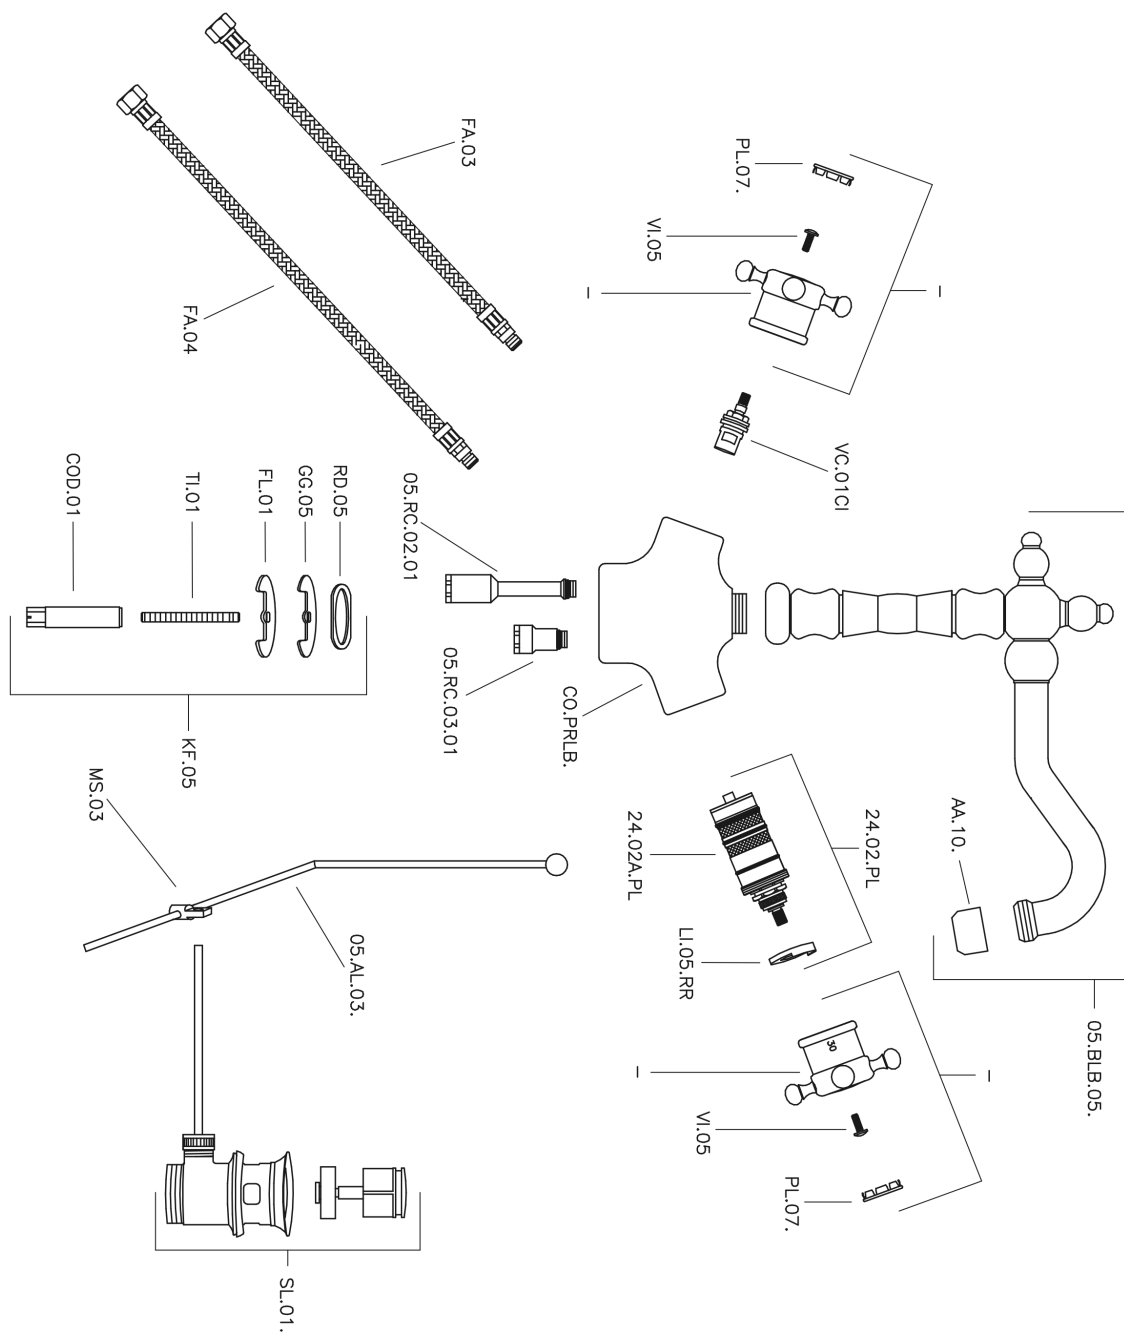

Thermostatic washbasin mixer THERMO_VTT52010

MODEL **VTT52010**

Thermostatic washbasin mixer, with 1"1/4 automatic pop up waste, swivel Spout, G.3/8" Stainless Steel Flexible

AVAILABLE FINISHINGS

21 21 Chrome

2W 2W Brushed Gold

CHARACTERISTICS

Cartridge Spare Parts **24.04A.PP**

8x20 Plus P Thermostatic Valve

Thermostatic

The Huber thermostatic is your personal water manager, helping you to handle, control and save water and energy.

Thermostatic washbasin mixer THERMO_VTT52010

VTT52010

<https://en.huberitalia.com/thermostatic-washbasin-mixer-thermo-vtt52010>

2024-10-22