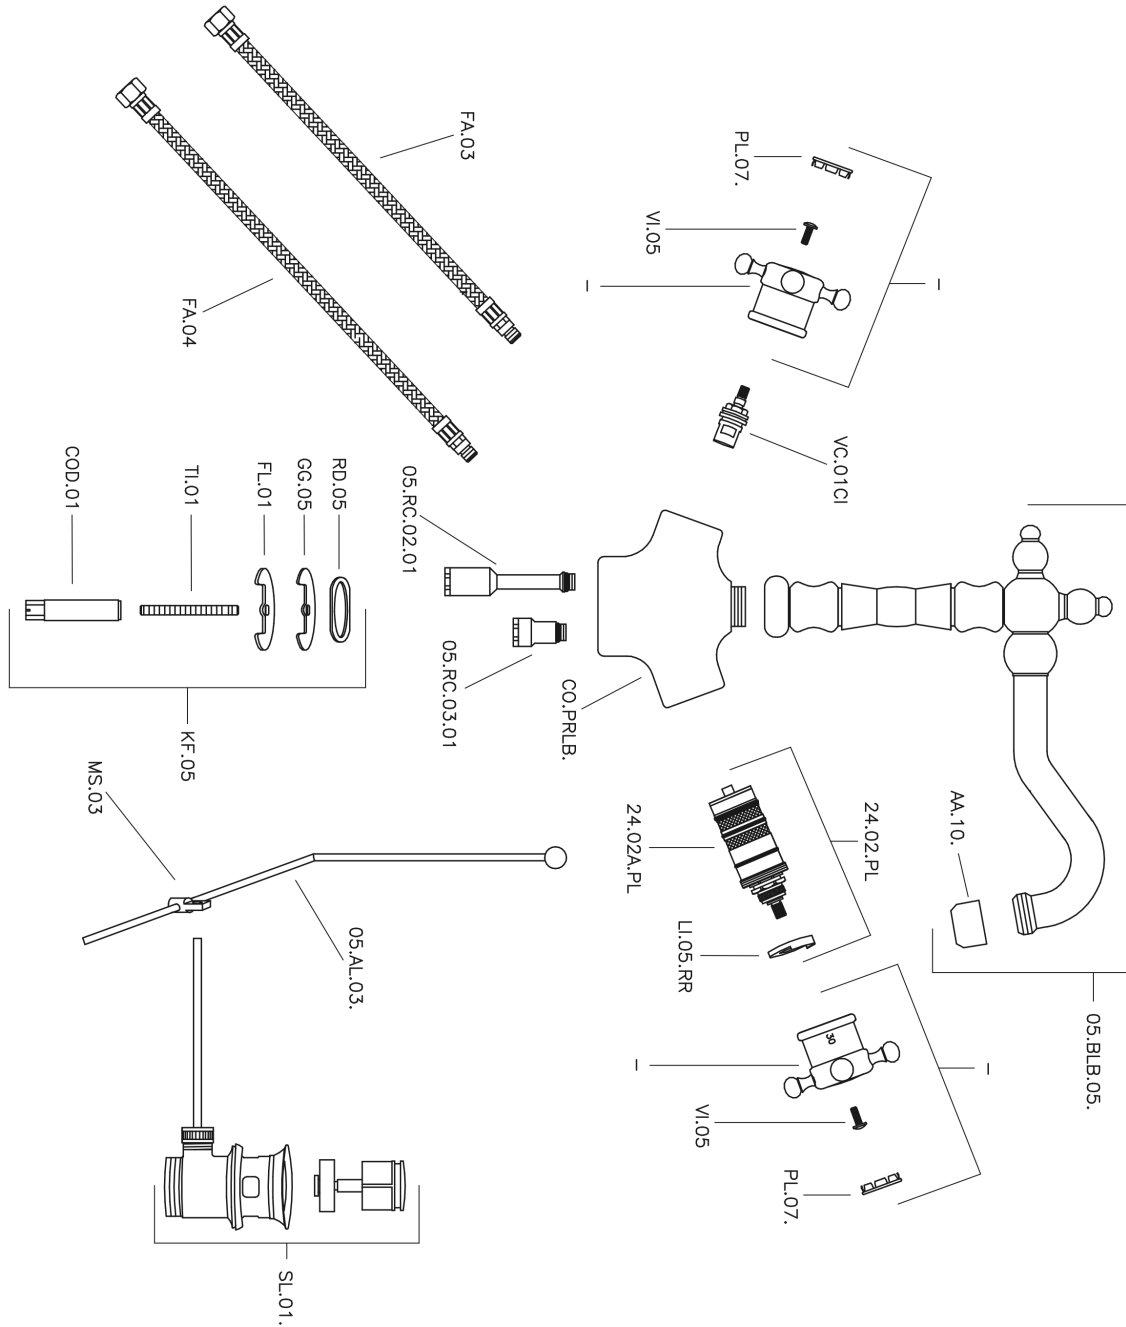

## Thermostatic washbasin mixer THERMO\_VTT52010

MODEL **VTT52010**

Thermostatic washbasin mixer, with 1"1/4 automatic pop up waste, swivel Spout, G.3/8" Stainless Steel Flexible

AVAILABLE FINISHINGS

**21** 21 Chrome

**2W** 2W Brushed Gold

CHARACTERISTICS

Cartridge Spare Parts **24.04A.PP**

**8x20 Plus P Thermostatic Valve**

## Thermostatic washbasin mixer THERMO\_VTT52010

VTT52010

<https://en.huberitalia.com/thermostatic-washbasin-mixer-thermo-vtt52010>

2024-10-22