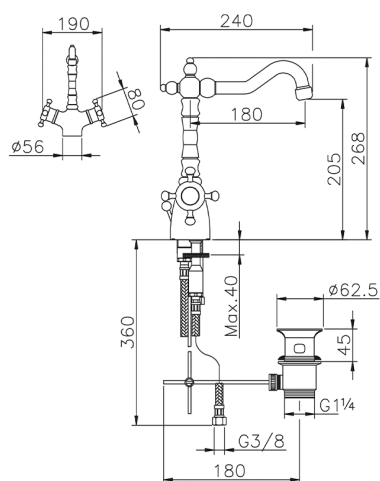

## Thermostatic washbasin mixer THERMO\_VTT52010

MODEL **VTT52010**

Thermostatic washbasin mixer, with 1"1/4 automatic pop up waste, swivel Spout, G.3/8" Stainless Steel Flexible

AVAILABLE FINISHINGS

**21** 21 Chrome

**2W** 2W Brushed Gold

CHARACTERISTICS

Cartridge Spare Parts **24.04A.PP**

**8x20 Plus P Thermostatic Valve**