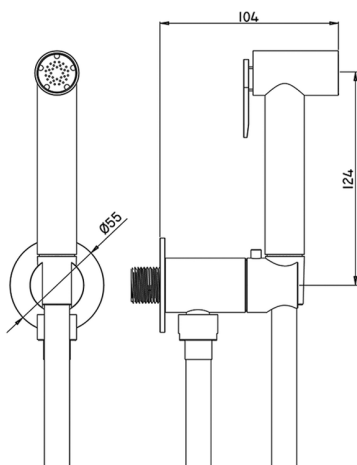

Bidet handshower set COMMUNITY_TT007925

MODEL **TT007925**

Bidet handshower set, round wall bracket, single water opening, brass Bidet handshower, 120 cm PVC flexible hose

AVAILABLE FINISHINGS

CHARACTERISTICS

Bidet handshower

2024-11-23