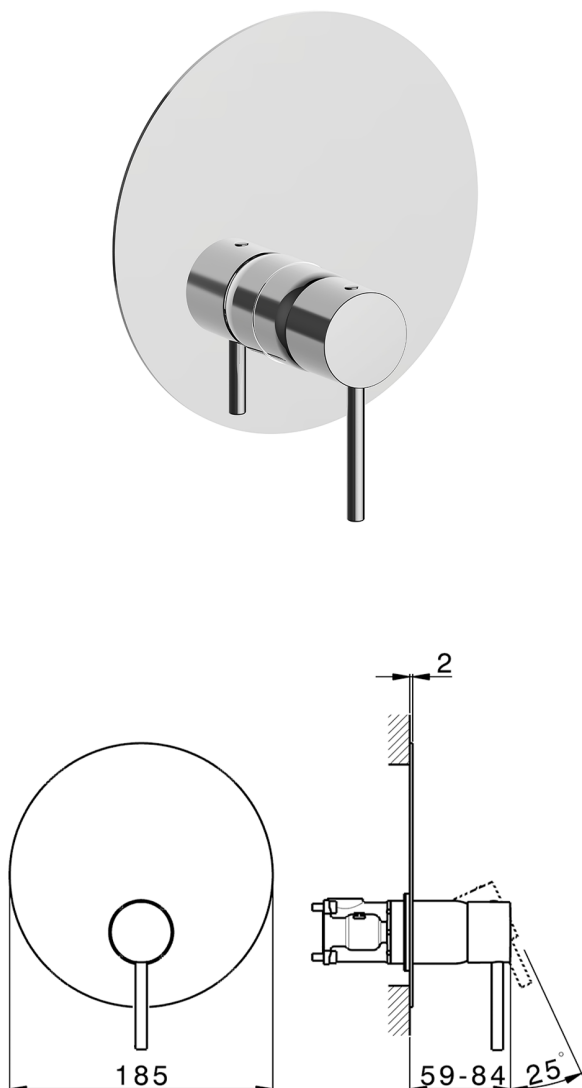

## Exposed part for Single Lever One Box Valve NUOVA KIRUNA\_K20BM010

MODEL **K20BM010**

Exposed part for Single Lever One Box Valve, 1 Outlet, Minimum depth of installation: 67 mm, without concealed part, for items ZB00B030-ZB00B031

### CHARACTERISTICS

Cartridge Spare Parts **ZZ97179000**

**35 mm Cartridge**

Installation **Concealed**

Required concealed parts **ZB00B031**

**ZB00B030**

## One Box Universal Concealed Part ONE BOX\_ZB00B031

MODEL **ZB00B031**

One Box Universal Concealed Part, for 1 or 2 or 3 outlet thermostatic or single lever, without trim kit, with noise reducers, with sealing gasket