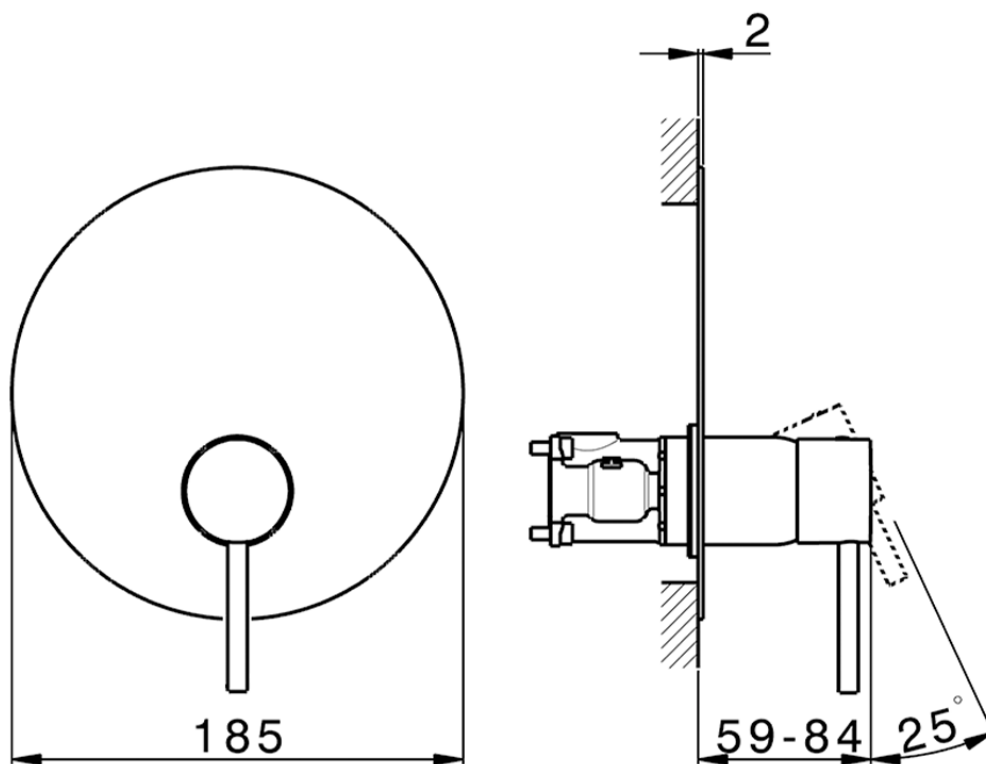

Exposed part for Single Lever One Box Valve NUOVA KIRUNA_K20BM010

K20BM010

<https://en.huberitalia.com/exposed-part-for-single-lever-one-box-valve-nuova-kiruna-k20bm010>

ZB00B031

<https://en.huberitalia.com/one-box-universal-concealed-part-one-box-zb00b031>