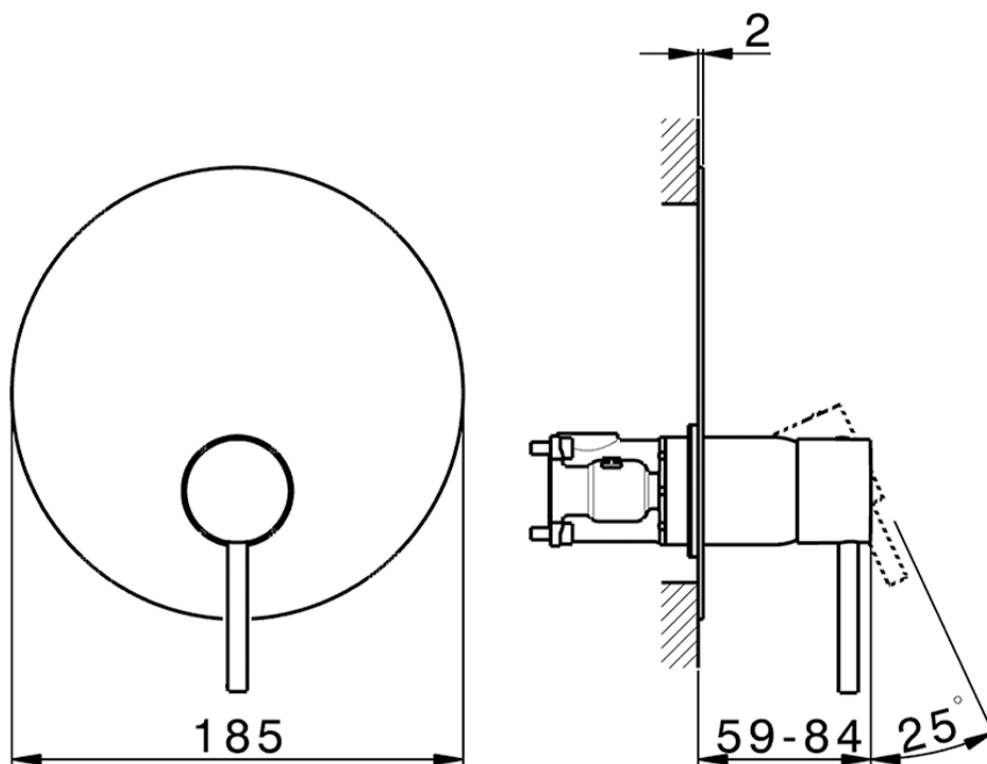

## Exposed part for Single Lever One Box Valve NUOVA KIRUNA\_K20BM010

K20BM010

<https://en.huberitalia.com/exposed-part-for-single-lever-one-box-valve-nuova-kiruna-k20bm010>

ZB00B031

<https://en.huberitalia.com/one-box-universal-concealed-part-one-box-zb00b031>