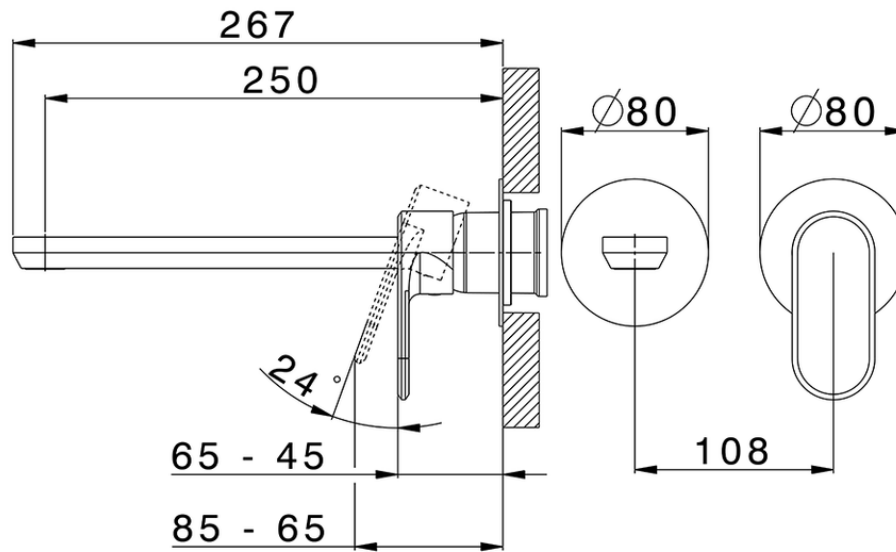

Exposed part for single lever washbasin valve LEVITY_LY005517

LY005517

<https://en.huberitalia.com/exposed-part-for-single-lever-washbasin-valve-levity-ly005517>

Piastra/Plate/Plaque/Platte/Placa

2-3mm: XX 56-76

10mm: XX 48-68