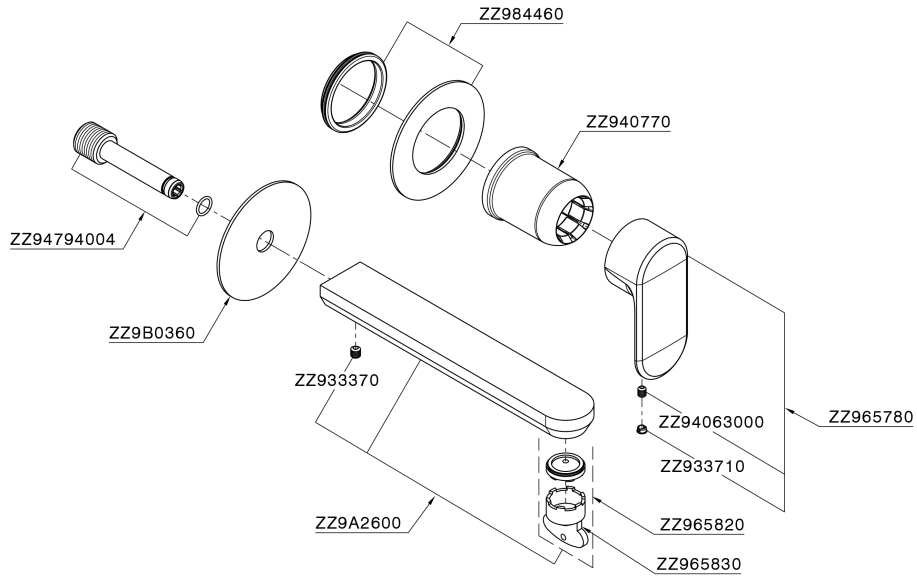

Exposed part for single lever washbasin valve LEVITY_LY005517

LY005517

<https://en.huberitalia.com/exposed-part-for-single-lever-washbasin-valve-levity-ly005517>

Concealed single lever washbasin mixer Easy-Box CONCEALED_ZB002450

ZB002450

<https://en.huberitalia.com/concealed-single-lever-washbasin-mixer-easy-box-concealed-zb002450>

2024-12-22