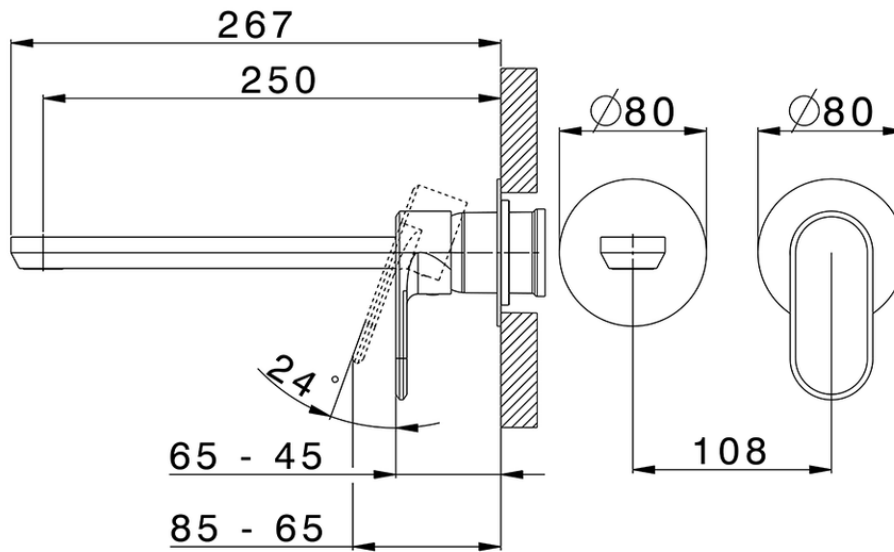

Exposed part for single lever washbasin valve LEVITY_LY005517

LY005517

<https://en.huberitalia.com/exposed-part-for-single-lever-washbasin-valve-levity-ly005517>

Piastra/Plate/Plaque/Platte/Placa

2-3mm: XX 56-76

10mm: XX 48-68