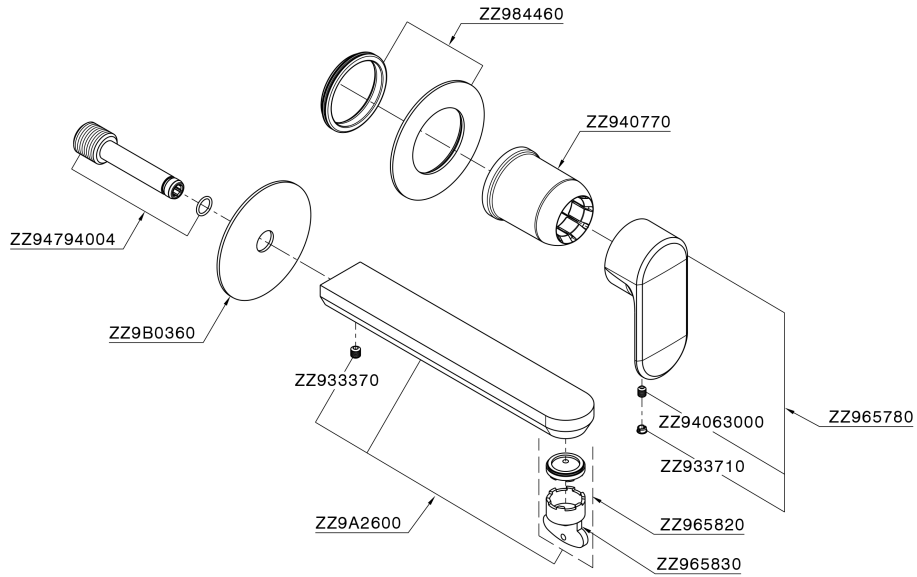

## Exposed part for single lever washbasin valve LEVITY\_LY005517

LY005517

<https://en.huberitalia.com/exposed-part-for-single-lever-washbasin-valve-levity-ly005517>

## Concealed single lever washbasin mixer Easy-Box CONCEALED\_ZB002450

ZB002450

<https://en.huberitalia.com/concealed-single-lever-washbasin-mixer-easy-box-concealed-zb002450>

2024-12-22