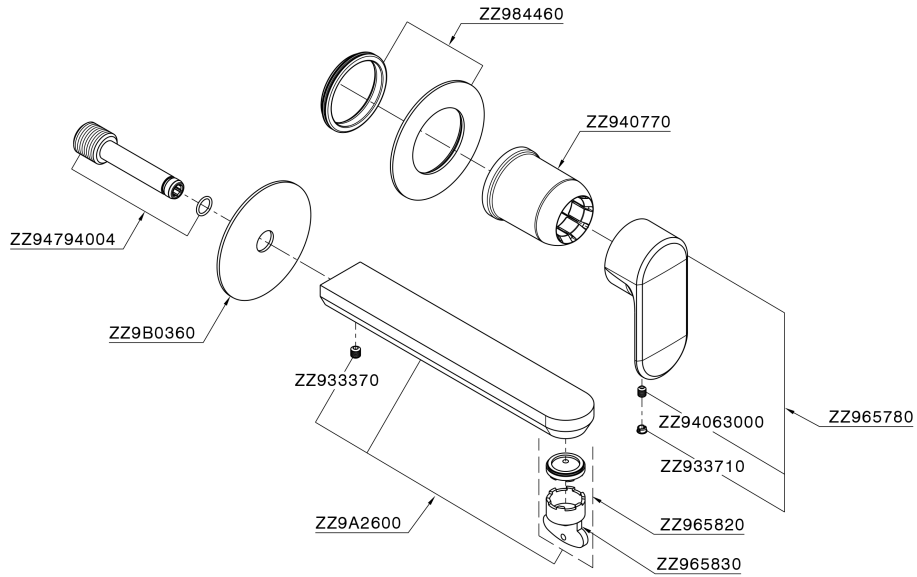

## Exposed part for single lever washbasin valve LEVITY\_LY005517

LY005517

<https://en.huberitalia.com/exposed-part-for-single-lever-washbasin-valve-levity-ly005517>

Concealed single lever washbasin mixer Easy-Box CONCEALED\_ZB002450

ZB002450

<https://en.huberitalia.com/concealed-single-lever-washbasin-mixer-easy-box-concealed-zb002450>

2024-12-22