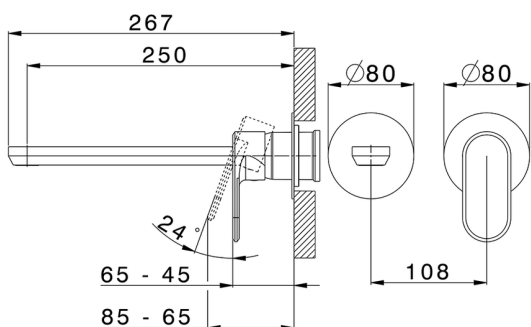

CHARACTERISTICS

Installation **Concealed**
Required concealed parts **ZB002450**