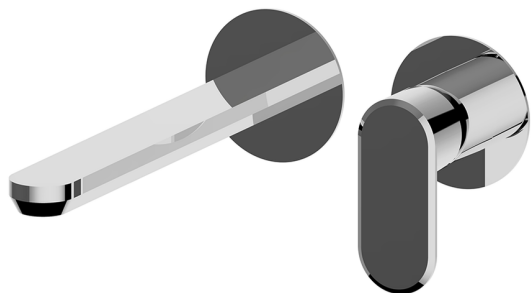

Exposed part for single lever washbasin valve LEVITY_LY005517

MODEL **LY005517**

Exposed part for single lever washbasin valve, without concealed part, spout L.250 mm, for item Easy-Box ZB002450 and art. ZB025510

Exposed part for single lever washbasin valve LEVITY_LY005517

LY005517

<https://en.huberitalia.com/exposed-part-for-single-lever-washbasin-valve-levity-ly005517>

Concealed single lever washbasin mixer Easy-Box CONCEALED_ZB002450

MODEL **ZB002450**

Concealed single lever washbasin mixer
Easy-Box, with protection guard box, without trim kit

AVAILABLE FINISHINGS

CHARACTERISTICS

Concealed **1**
Cartridge Spare Parts **ZZ95409000**
35 mm Cartridge

Piastra/Plate/Plaque/Platte/Placa

2-3mm: XX 56-76

10mm: XX 48-68

EcoStop

EcoStop feature limits water flow to approximately 50% of maximum output with one point of resistance on setting. Push slightly past the middle stop only when full water output is required. This will save water up to 50%.