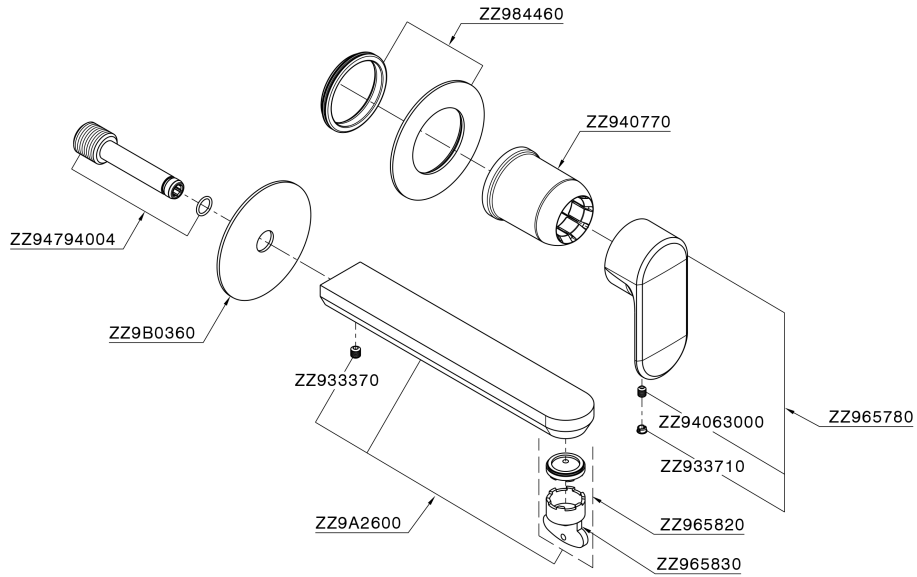

Exposed part for single lever washbasin valve LEVITY_LY005517

MODEL **LY005517**

Exposed part for single lever washbasin valve, without concealed part, spout L.250 mm, for item Easy-Box ZB002450 and art. ZB025510

Exposed part for single lever washbasin valve LEVITY_LY005517

LY005517

<https://en.huberitalia.com/exposed-part-for-single-lever-washbasin-valve-levity-ly005517>

Concealed single lever washbasin mixer Easy-Box CONCEALED_ZB002450

MODEL **ZB002450**

Concealed single lever washbasin mixer
Easy-Box, with protection guard box, without trim kit

AVAILABLE FINISHINGS

CHARACTERISTICS

Concealed **1**
Cartridge Spare Parts **ZZ95409000**
35 mm Cartridge

Piastra/Plate/Plaque/Platte/Placa

2-3mm: XX 56-76

10mm: XX 48-68

EcoStop

EcoStop feature limits water flow to approximately 50% of maximum output with one point of resistance on setting. Push slightly past the middle stop only when full water output is required. This will save water up to 50%.