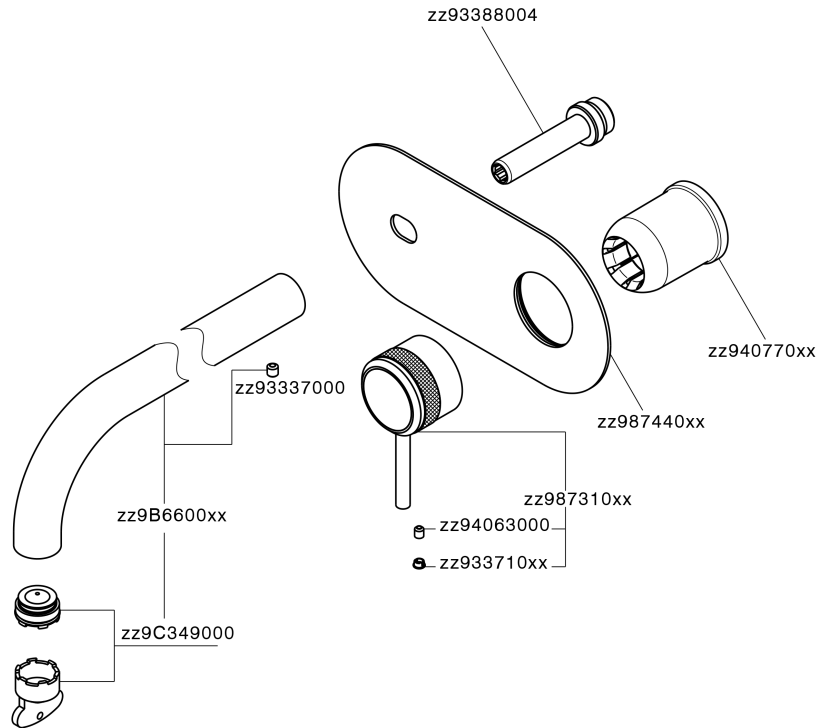

Exposed part for single lever washbasin valve CHRONOS_CR00551B

CR00551B

<https://en.huberitalia.com/exposed-part-for-single-lever-washbasin-valve-chronos-cr00551b>

Concealed single lever washbasin mixer Easy-Box CONCEALED_ZB002450

ZB002450

<https://en.huberitalia.com/concealed-single-lever-washbasin-mixer-easy-box-concealed-zb002450>

2026-05-19