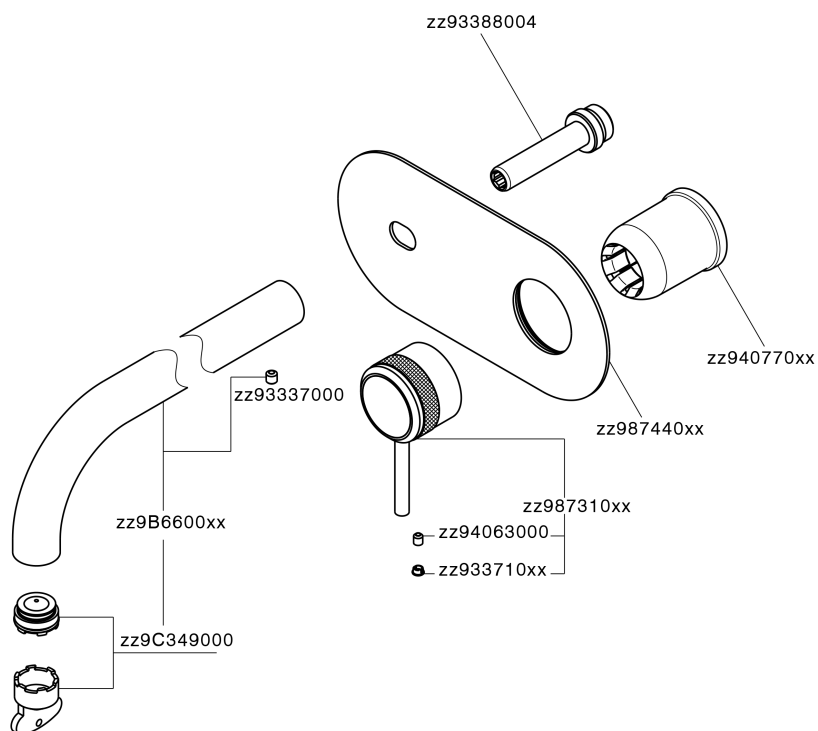

Exposed part for single lever washbasin valve CHRONOS_CR00551B

CR00551B

<https://en.huberitalia.com/exposed-part-for-single-lever-washbasin-valve-chronos-cr00551b>

Concealed single lever washbasin mixer Easy-Box CONCEALED_ZB002450

ZB002450

<https://en.huberitalia.com/concealed-single-lever-washbasin-mixer-easy-box-concealed-zb002450>

2026-04-09