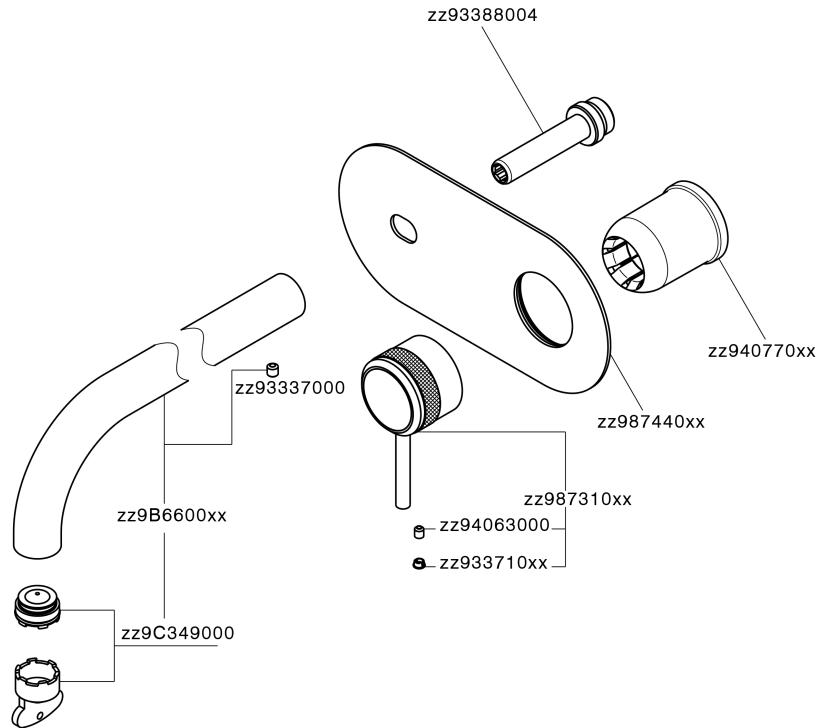

## Exposed part for single lever washbasin valve CHRONOS\_CR00551B

MODEL **CR00551B**

Exposed part for single lever washbasin valve, without concealed part, spout L.250 mm, for item Easy-Box ZB002450 and art. ZB025510

## Exposed part for single lever washbasin valve CHRONOS\_CR00551B

CR00551B

<https://en.huberitalia.com/exposed-part-for-single-lever-washbasin-valve-chronos-cr00551b>

## Concealed single lever washbasin mixer Easy-Box CONCEALED\_ZB002450

MODEL **ZB002450**

Concealed single lever washbasin mixer  
Easy-Box, with protection guard box, without trim kit

AVAILABLE FINISHINGS

CHARACTERISTICS

Installation	<b>Concealed</b>
Cartridge Spare Parts	<b>ZZ95409000</b>
<b>35 mm Cartridge</b>	
Concealed	<b>1</b>

Piastra/Plate/Plaque/Platte/Placa

2-3mm: XX 56-76

10mm: XX 48-68