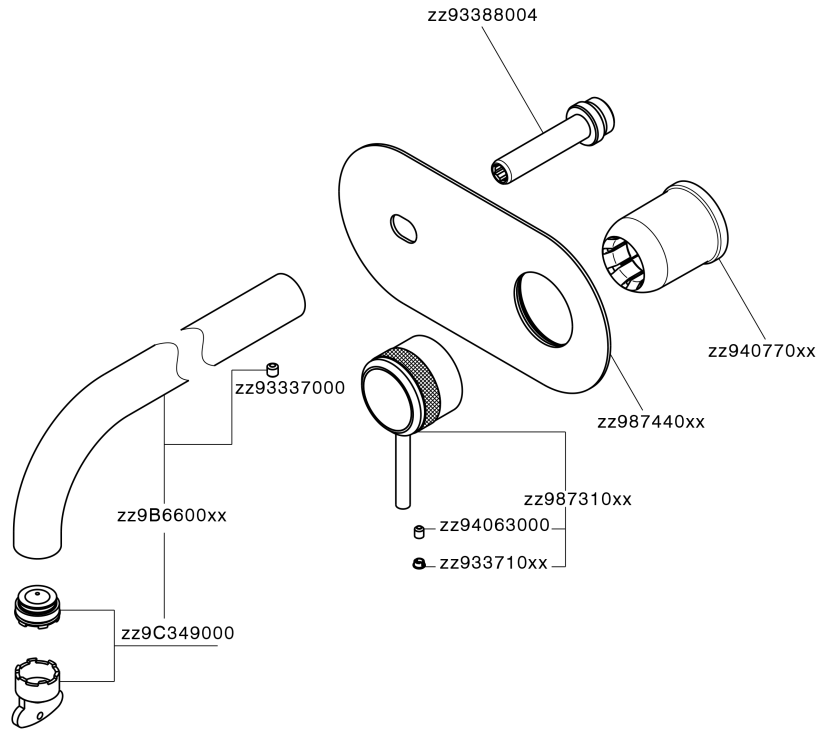

Exposed part for single lever washbasin valve CHRONOS_CR00551B

MODEL **CR00551B**

Exposed part for single lever washbasin valve, without concealed part, spout L.250 mm, for item Easy-Box ZB002450 and art. ZB025510

AVAILABLE FINISHINGS

-  **21** 21 Chrome
-  **2F** 2F Brushed Nickel
-  **2Q** 2Q Black Titanium

CHARACTERISTICS

Installation **Concealed**
 Required concealed parts **ZB002450**

Exposed part for single lever washbasin valve CHRONOS_CR00551B

CR00551B

<https://en.huberitalia.com/exposed-part-for-single-lever-washbasin-valve-chronos-cr00551b>

Concealed single lever washbasin mixer Easy-Box CONCEALED_ZB002450

MODEL **ZB002450**

Concealed single lever washbasin mixer
Easy-Box, with protection guard box, without trim kit

AVAILABLE FINISHINGS

CHARACTERISTICS

Installation	Concealed
Cartridge Spare Parts	ZZ95409000
35 mm Cartridge	
Concealed	1

Piastra/Plate/Plaque/Platte/Placa

2-3mm: XX 56-76

10mm: XX 48-68

DeviaStop

The Huber Devia Stop technology allows to adjust the water flow and to direct it to the selected output point (overhead soaker, hand shower, etc).