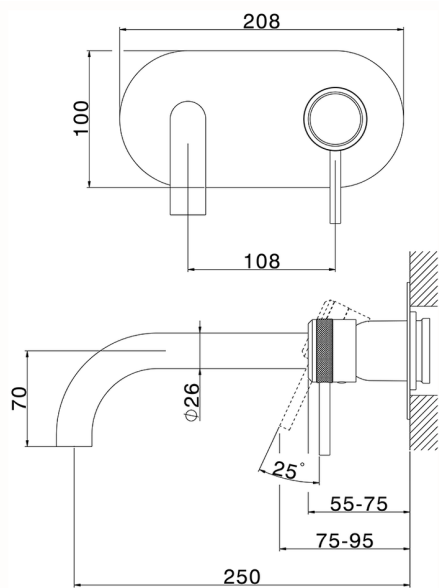

Exposed part for single lever washbasin valve CHRONOS_CR00551B

MODEL **CR00551B**

Exposed part for single lever washbasin valve, without concealed part, spout L.250 mm, for item Easy-Box ZB002450 and art. ZB025510

AVAILABLE FINISHINGS

-  **21** 21 Chrome
-  **2F** 2F Brushed Nickel
-  **2Q** 2Q Black Titanium

CHARACTERISTICS

Installation **Concealed**
 Required concealed parts **ZB002450**

Exposed part for single lever washbasin valve CHRONOS_CR00551B

CR00551B

<https://en.huberitalia.com/exposed-part-for-single-lever-washbasin-valve-chronos-cr00551b>

Concealed single lever washbasin mixer Easy-Box CONCEALED_ZB002450

MODEL **ZB002450**

Concealed single lever washbasin mixer
Easy-Box, with protection guard box, without trim kit

2-3mm: XX 56-76

10mm: XX 48-68

DeviaStop

The Huber Devia Stop technology allows to adjust the water flow and to direct it to the selected output point (overhead soaker, hand shower, etc).

2026-07-01