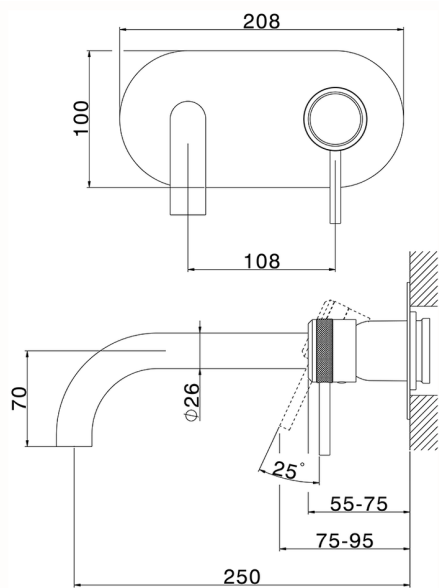

Exposed part for single lever washbasin valve CHRONOS_CR00551B

MODEL **CR00551B**

Exposed part for single lever washbasin valve, without concealed part, spout L.250 mm, for item Easy-Box ZB002450 and art. ZB025510

AVAILABLE FINISHINGS

-  **21** 21 Chrome
-  **2F** 2F Brushed Nickel
-  **2Q** 2Q Black Titanium

CHARACTERISTICS

Installation **Concealed**
 Required concealed parts **ZB002450**

Exposed part for single lever washbasin valve CHRONOS_CR00551B

CR00551B

<https://en.huberitalia.com/exposed-part-for-single-lever-washbasin-valve-chronos-cr00551b>

Concealed single lever washbasin mixer Easy-Box CONCEALED_ZB002450

MODEL **ZB002450**

Concealed single lever washbasin mixer
Easy-Box, with protection guard box, without trim kit

AVAILABLE FINISHINGS

CHARACTERISTICS

Installation	Concealed
Cartridge Spare Parts	ZZ95409000
35 mm Cartridge	
Concealed	1

Piastra/Plate/Plaque/Platte/Placa

2-3mm: XX 56-76

10mm: XX 48-68

DeviaStop

The Huber Devia Stop technology allows to adjust the water flow and to direct it to the selected output point (overhead soaker, hand shower, etc).