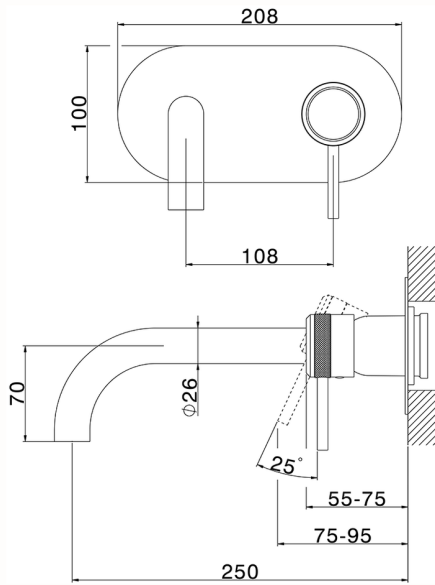

CHARACTERISTICS

Installation **Concealed**
Required concealed parts **ZB002450**