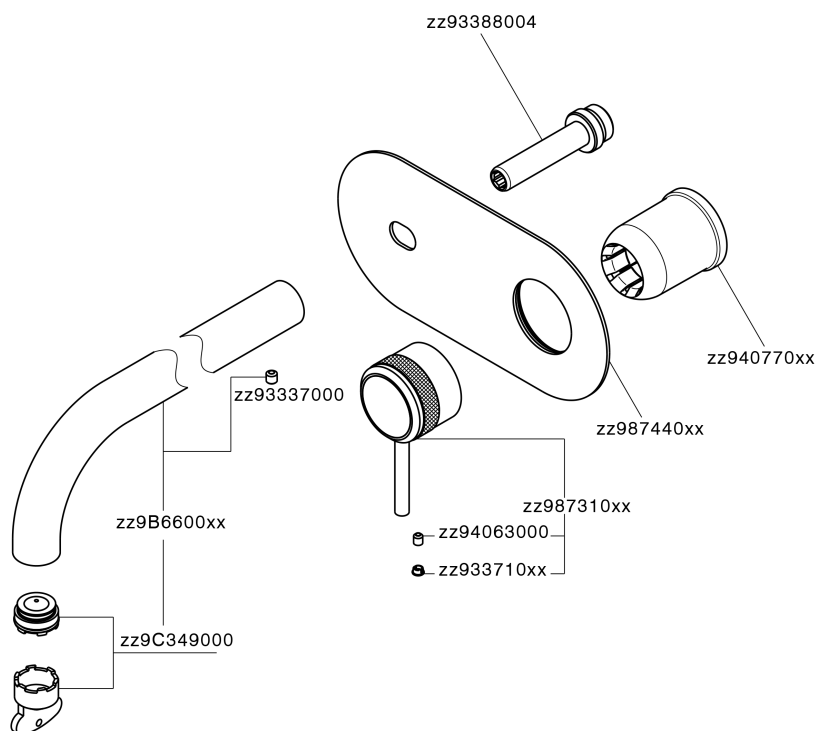

Exposed part for single lever washbasin valve CHRONOS_CR00551B

MODEL **CR00551B**

Exposed part for single lever washbasin valve, without concealed part, spout L.250 mm, for item Easy-Box ZB002450 and art. ZB025510

AVAILABLE FINISHINGS

-  **21** 21 Chrome
-  **2F** 2F Brushed Nickel
-  **2Q** 2Q Black Titanium

CHARACTERISTICS

Installation **Concealed**
 Required concealed parts **ZB002450**

Exposed part for single lever washbasin valve CHRONOS_CR00551B

CR00551B

<https://en.huberitalia.com/exposed-part-for-single-lever-washbasin-valve-chronos-cr00551b>

Concealed single lever washbasin mixer Easy-Box CONCEALED_ZB002450

MODEL **ZB002450**

Concealed single lever washbasin mixer
Easy-Box, with protection guard box, without trim kit

AVAILABLE FINISHINGS

CHARACTERISTICS

Installation	Concealed
Cartridge Spare Parts	ZZ95409000
35 mm Cartridge	
Concealed	1

Piastra/Plate/Plaque/Platte/Placa

2-3mm: XX 56-76

10mm: XX 48-68

DeviaStop

The Huber Devia Stop technology allows to adjust the water flow and to direct it to the selected output point (overhead soaker, hand shower, etc).