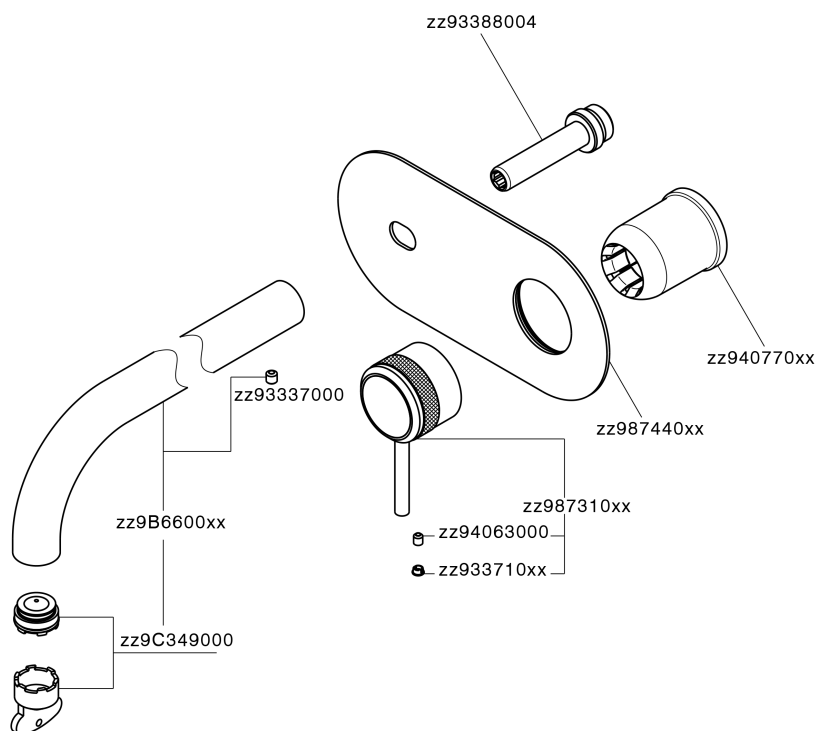

Exposed part for single lever washbasin valve CHRONOS_CR00551B

MODEL **CR00551B**

Exposed part for single lever washbasin valve, without concealed part, spout L.250 mm, for item Easy-Box ZB002450 and art. ZB025510

AVAILABLE FINISHINGS

-  **21** 21 Chrome
-  **2F** 2F Brushed Nickel
-  **2Q** 2Q Black Titanium

CHARACTERISTICS

Installation **Concealed**
 Required concealed parts **ZB002450**

Exposed part for single lever washbasin valve CHRONOS_CR00551B

CR00551B

<https://en.huberitalia.com/exposed-part-for-single-lever-washbasin-valve-chronos-cr00551b>

Concealed single lever washbasin mixer Easy-Box CONCEALED_ZB002450

MODEL **ZB002450**

Concealed single lever washbasin mixer
Easy-Box, with protection guard box, without trim kit

2-3mm: XX 56-76

10mm: XX 48-68

DeviaStop

The Huber Devia Stop technology allows to adjust the water flow and to direct it to the selected output point (overhead soaker, hand shower, etc).

2026-07-01