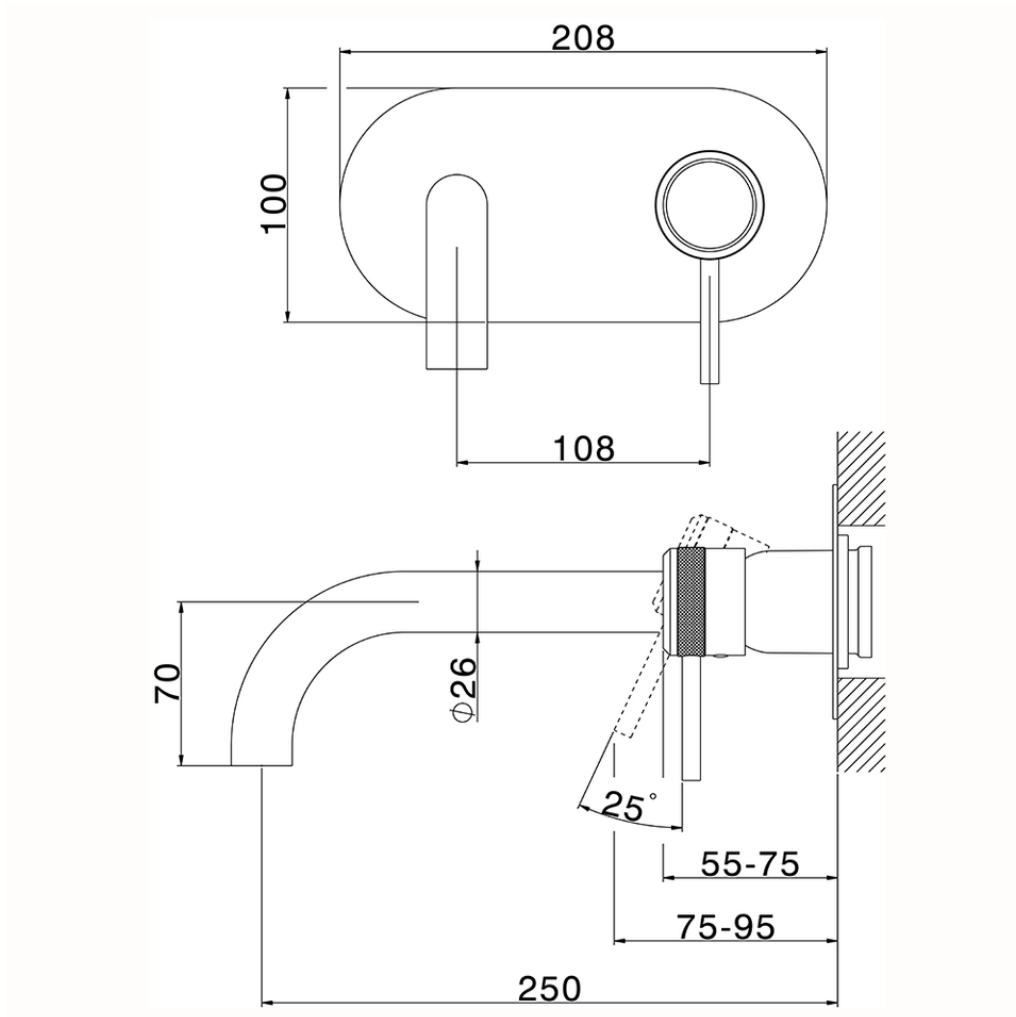

Exposed part for single lever washbasin valve CHRONOS_CR00551B

CR00551B

<https://en.huberitalia.com/exposed-part-for-single-lever-washbasin-valve-chronos-cr00551b>

Piastra/Plate/Plaque/Platte/Placa

2-3mm: XX 56-76

10mm: XX 48-68