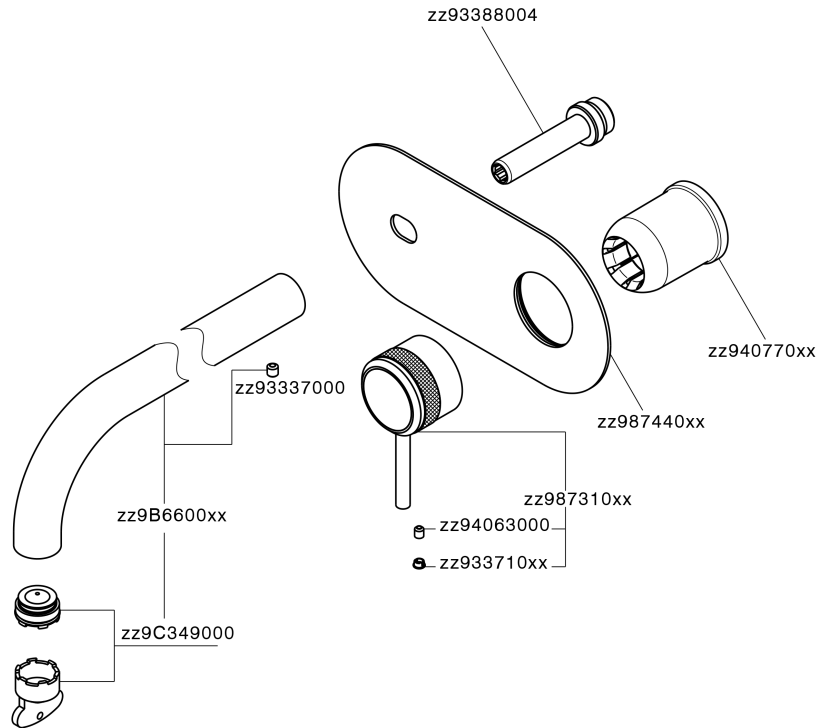

Exposed part for single lever washbasin valve CHRONOS_CR00551B

CR00551B

<https://en.huberitalia.com/exposed-part-for-single-lever-washbasin-valve-chronos-cr00551b>

Concealed single lever washbasin mixer Easy-Box CONCEALED_ZB002450

ZB002450

<https://en.huberitalia.com/concealed-single-lever-washbasin-mixer-easy-box-concealed-zb002450>

2026-07-01