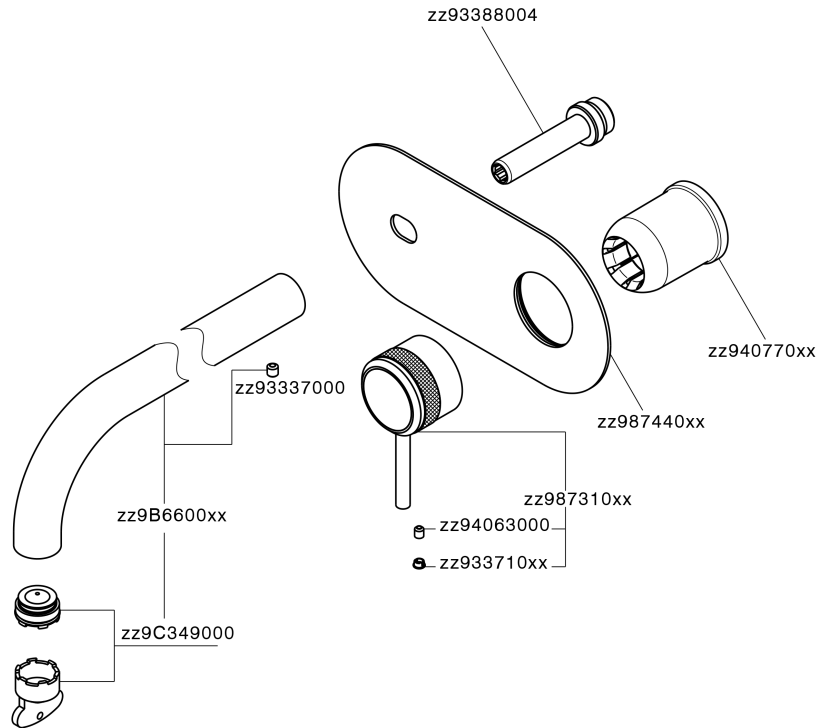

Exposed part for single lever washbasin valve CHRONOS_CR00551B

CR00551B

<https://en.huberitalia.com/exposed-part-for-single-lever-washbasin-valve-chronos-cr00551b>

Concealed single lever washbasin mixer Easy-Box CONCEALED_ZB002450

ZB002450

<https://en.huberitalia.com/concealed-single-lever-washbasin-mixer-easy-box-concealed-zb002450>

2026-06-10