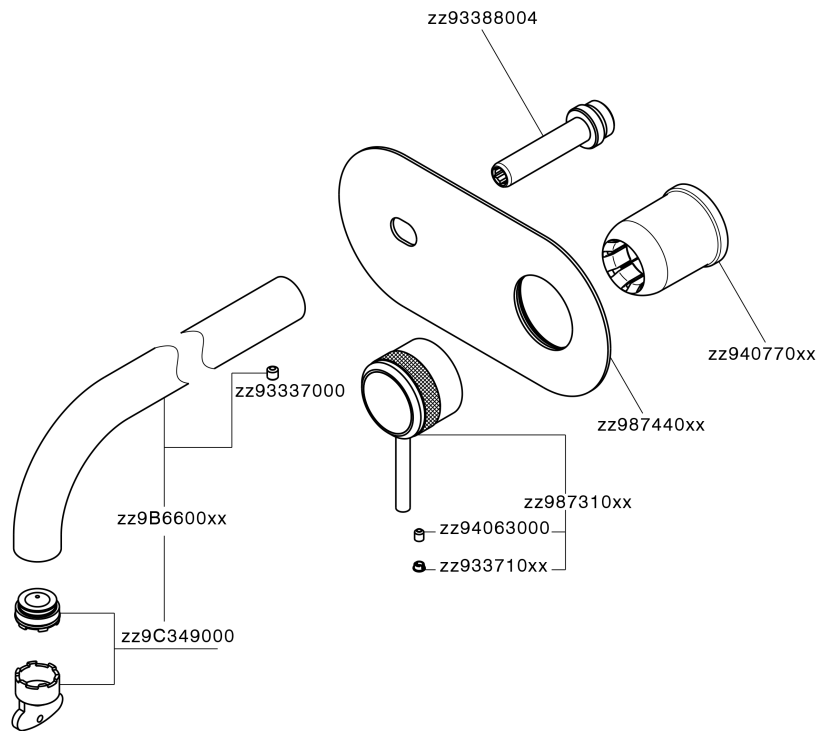

Exposed part for single lever washbasin valve CHRONOS_CR00551B

CR00551B

<https://en.huberitalia.com/exposed-part-for-single-lever-washbasin-valve-chronos-cr00551b>

Concealed single lever washbasin mixer Easy-Box CONCEALED_ZB002450

ZB002450

<https://en.huberitalia.com/concealed-single-lever-washbasin-mixer-easy-box-concealed-zb002450>

2026-06-09