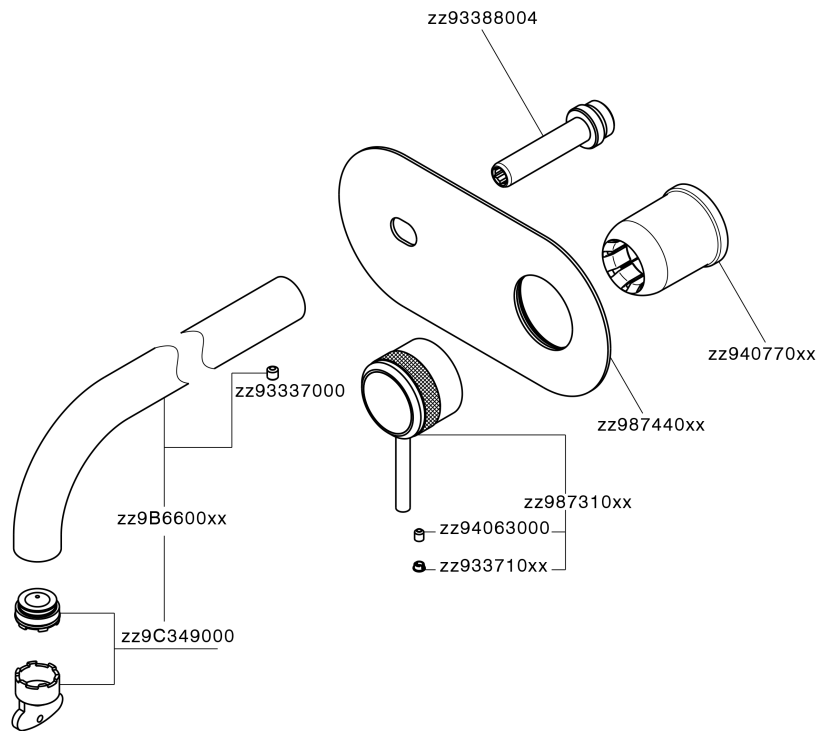

Exposed part for single lever washbasin valve CHRONOS_CR00551B

CR00551B

<https://en.huberitalia.com/exposed-part-for-single-lever-washbasin-valve-chronos-cr00551b>

Concealed single lever washbasin mixer Easy-Box CONCEALED_ZB002450

ZB002450

<https://en.huberitalia.com/concealed-single-lever-washbasin-mixer-easy-box-concealed-zb002450>

2026-04-06