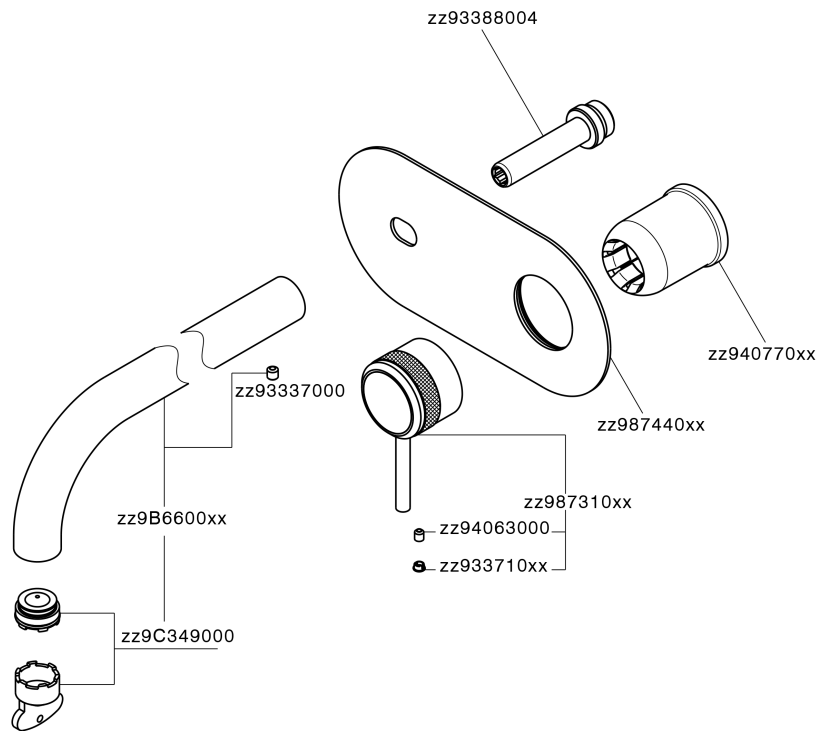

Exposed part for single lever washbasin valve CHRONOS_CR00551B

MODEL **CR00551B**

Exposed part for single lever washbasin valve, without concealed part, spout L.250 mm, for item Easy-Box ZB002450 and art. ZB025510

AVAILABLE FINISHINGS

-  **21** 21 Chrome
-  **2F** 2F Brushed Nickel
-  **2Q** 2Q Black Titanium

CHARACTERISTICS

Installation **Concealed**
 Required concealed parts **ZB002450**

Exposed part for single lever washbasin valve CHRONOS_CR00551B

CR00551B

<https://en.huberitalia.com/exposed-part-for-single-lever-washbasin-valve-chronos-cr00551b>

Concealed single lever washbasin mixer Easy-Box CONCEALED_ZB002450

MODEL **ZB002450**

Concealed single lever washbasin mixer
Easy-Box, with protection guard box, without trim kit

AVAILABLE FINISHINGS

CHARACTERISTICS

Installation	Concealed
Cartridge Spare Parts	ZZ95409000
35 mm Cartridge	
Concealed	1

Piastra/Plate/Plaque/Platte/Placa

2-3mm: XX 56-76

10mm: XX 48-68

DeviaStop

The Huber Devia Stop technology allows to adjust the water flow and to direct it to the selected output point (overhead soaker, hand shower, etc).