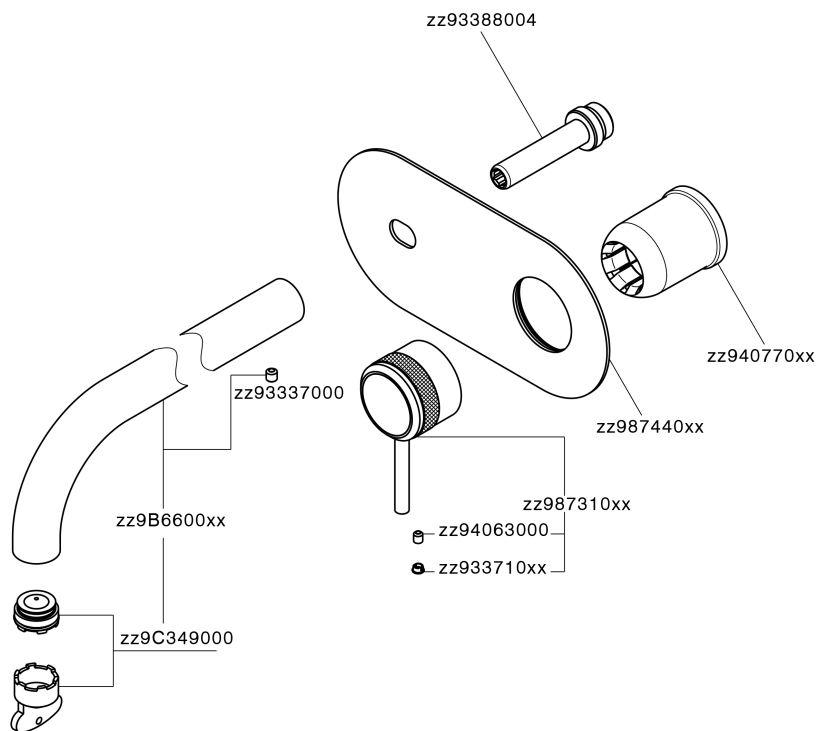

## Exposed part for single lever washbasin valve CHRONOS\_CR00551B

MODEL **CR00551B**

Exposed part for single lever washbasin valve, without concealed part, spout L.250 mm, for item Easy-Box ZB002450 and art. ZB025510

## Exposed part for single lever washbasin valve CHRONOS\_CR00551B

CR00551B

<https://en.huberitalia.com/exposed-part-for-single-lever-washbasin-valve-chronos-cr00551b>

## Concealed single lever washbasin mixer Easy-Box CONCEALED\_ZB002450

MODEL **ZB002450**

Concealed single lever washbasin mixer  
Easy-Box, with protection guard box, without trim kit

AVAILABLE FINISHINGS

CHARACTERISTICS

Installation	<b>Concealed</b>
Cartridge Spare Parts	<b>ZZ95409000</b>
<b>35 mm Cartridge</b>	
Concealed	<b>1</b>

Piastra/Plate/Plaque/Platte/Placa

2-3mm: XX 56-76

10mm: XX 48-68