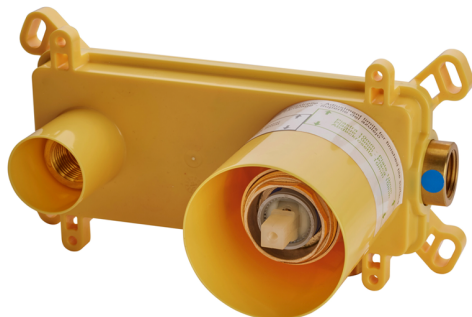

Exposed part for single lever washbasin valve CHRONOS_CR00551B

MODEL **CR00551B**

Exposed part for single lever washbasin valve, without concealed part, spout L.250 mm, for item Easy-Box ZB002450 and art. ZB025510

AVAILABLE FINISHINGS

-  **21** 21 Chrome
-  **2F** 2F Brushed Nickel
-  **2Q** 2Q Black Titanium

CHARACTERISTICS

Installation **Concealed**
 Required concealed parts **ZB002450**

Exposed part for single lever washbasin valve CHRONOS_CR00551B

CR00551B

<https://en.huberitalia.com/exposed-part-for-single-lever-washbasin-valve-chronos-cr00551b>

Concealed single lever washbasin mixer Easy-Box CONCEALED_ZB002450

MODEL **ZB002450**

Concealed single lever washbasin mixer
Easy-Box, with protection guard box, without trim kit

AVAILABLE FINISHINGS

CHARACTERISTICS

Installation	Concealed
Cartridge Spare Parts	ZZ95409000
35 mm Cartridge	
Concealed	1

Piastra/Plate/Plaque/Platte/Placa

2-3mm: XX 56-76

10mm: XX 48-68

DeviaStop

The Huber Devia Stop technology allows to adjust the water flow and to direct it to the selected output point (overhead soaker, hand shower, etc).