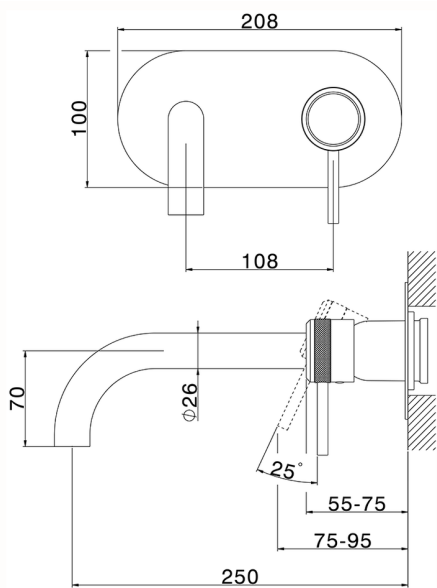

Exposed part for single lever washbasin valve CHRONOS_CR00551B

MODEL **CR00551B**

Exposed part for single lever washbasin valve, without concealed part, spout L.250 mm, for item Easy-Box ZB002450 and art. ZB025510

AVAILABLE FINISHINGS

-  **21** 21 Chrome
-  **2F** 2F Brushed Nickel
-  **2Q** 2Q Black Titanium

CHARACTERISTICS

Installation **Concealed**
 Required concealed parts **ZB002450**

Exposed part for single lever washbasin valve CHRONOS_CR00551B

CR00551B

<https://en.huberitalia.com/exposed-part-for-single-lever-washbasin-valve-chronos-cr00551b>

Concealed single lever washbasin mixer Easy-Box CONCEALED_ZB002450

MODEL **ZB002450**

Concealed single lever washbasin mixer
Easy-Box, with protection guard box, without trim kit

AVAILABLE FINISHINGS

CHARACTERISTICS

Installation	Concealed
Cartridge Spare Parts	ZZ95409000
35 mm Cartridge	
Concealed	1

Piastra/Plate/Plaque/Platte/Placa

2-3mm: XX 56-76

10mm: XX 48-68

DeviaStop

The Huber Devia Stop technology allows to adjust the water flow and to direct it to the selected output point (overhead soaker, hand shower, etc).