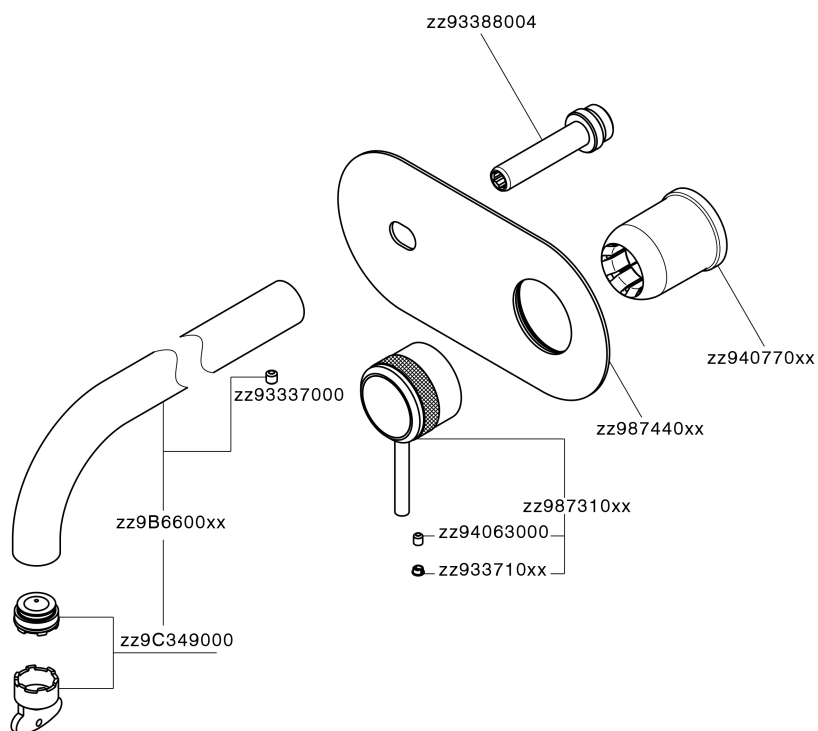

Exposed part for single lever washbasin valve CHRONOS_CR00551B

CR00551B

<https://en.huberitalia.com/exposed-part-for-single-lever-washbasin-valve-chronos-cr00551b>

Concealed single lever washbasin mixer Easy-Box CONCEALED_ZB002450

ZB002450

<https://en.huberitalia.com/concealed-single-lever-washbasin-mixer-easy-box-concealed-zb002450>

2026-04-29