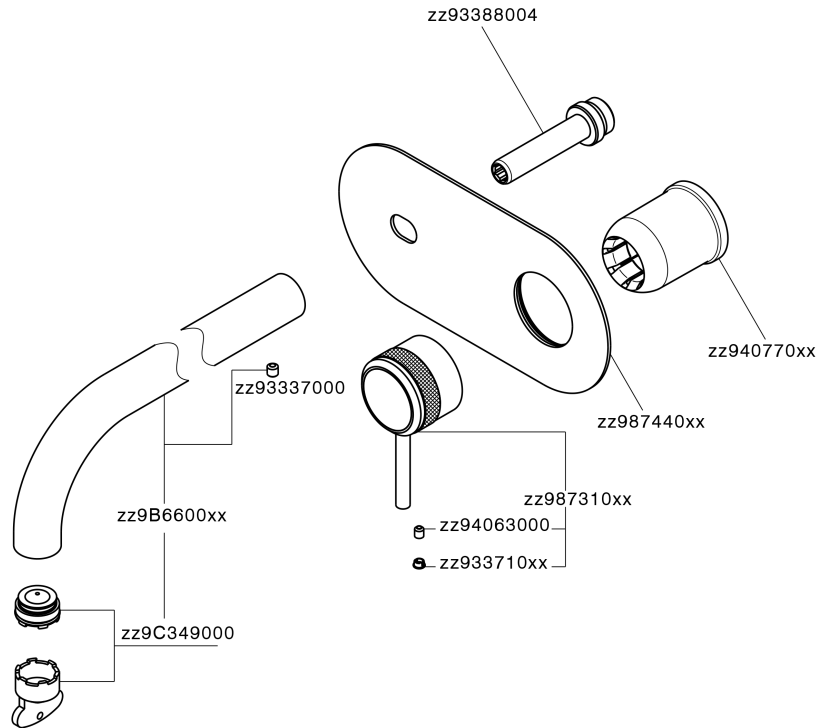

Exposed part for single lever washbasin valve CHRONOS_CR00551B

CR00551B

<https://en.huberitalia.com/exposed-part-for-single-lever-washbasin-valve-chronos-cr00551b>

Concealed single lever washbasin mixer Easy-Box CONCEALED_ZB002450

ZB002450

<https://en.huberitalia.com/concealed-single-lever-washbasin-mixer-easy-box-concealed-zb002450>

2026-04-08