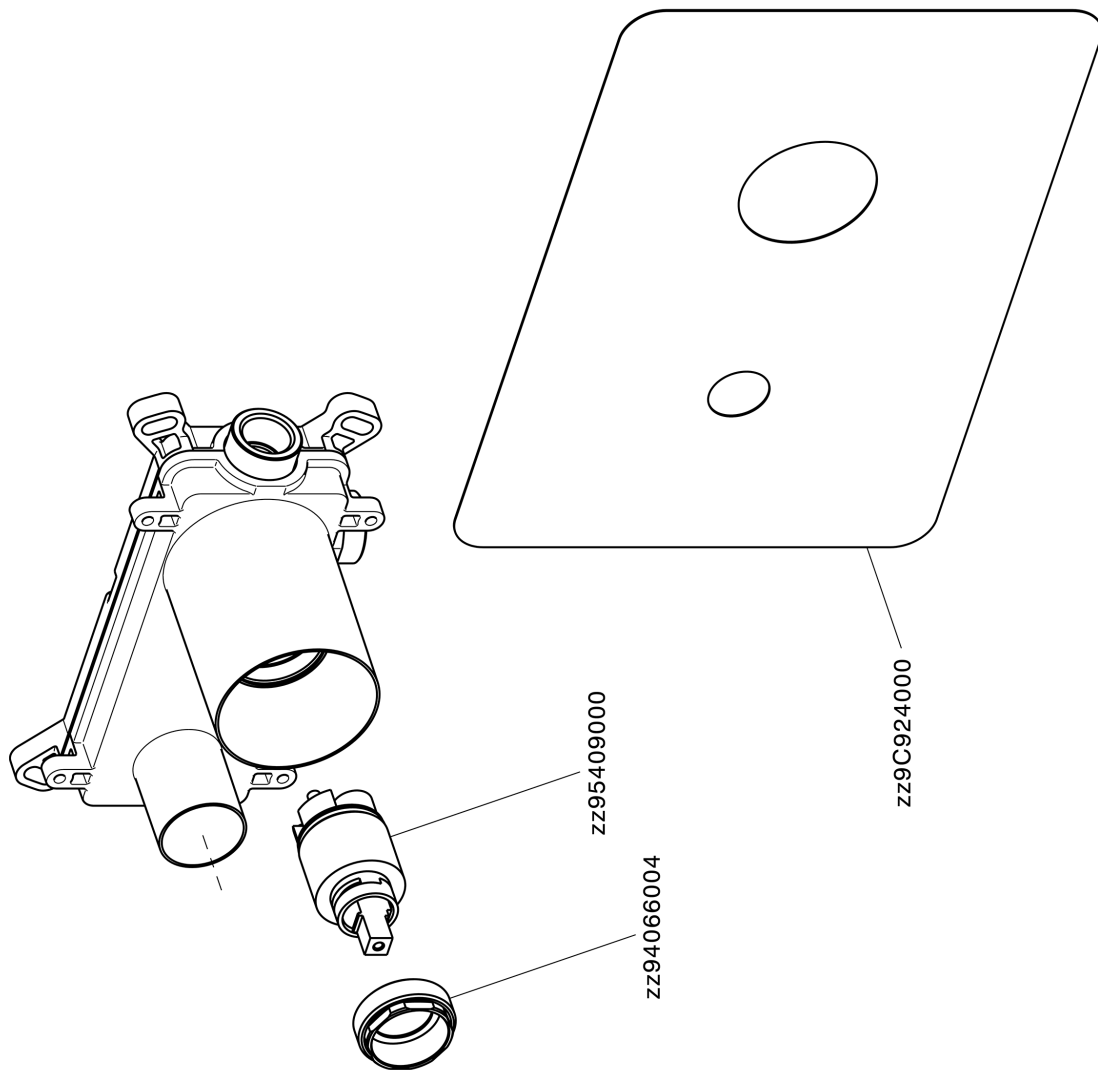

Exposed part for single lever washbasin valve CHRONOS_CR00551B

CR00551B

<https://en.huberitalia.com/exposed-part-for-single-lever-washbasin-valve-chronos-cr00551b>

Concealed single lever washbasin mixer Easy-Box CONCEALED_ZB002450

ZB002450

<https://en.huberitalia.com/concealed-single-lever-washbasin-mixer-easy-box-concealed-zb002450>

2026-04-29