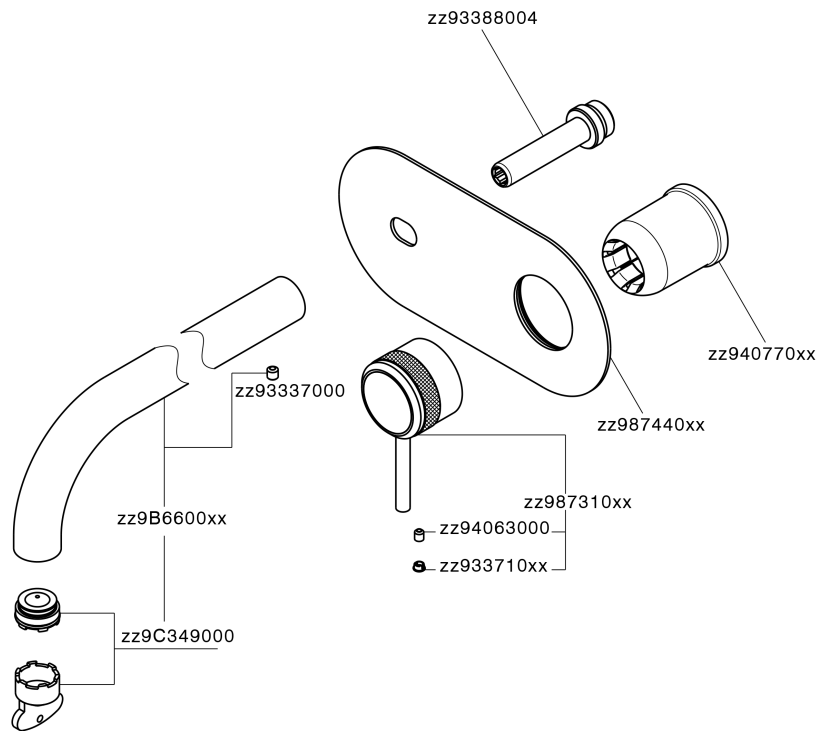

## Exposed part for single lever washbasin valve CHRONOS\_CR00551B

MODEL **CR00551B**

Exposed part for single lever washbasin valve, without concealed part, spout L.250 mm, for item Easy-Box ZB002450 and art. ZB025510

## Exposed part for single lever washbasin valve CHRONOS\_CR00551B

CR00551B

<https://en.huberitalia.com/exposed-part-for-single-lever-washbasin-valve-chronos-cr00551b>

## Concealed single lever washbasin mixer Easy-Box CONCEALED\_ZB002450

MODEL **ZB002450**

Concealed single lever washbasin mixer  
Easy-Box, with protection guard box, without trim kit

AVAILABLE FINISHINGS

CHARACTERISTICS

Installation	<b>Concealed</b>
Cartridge Spare Parts	<b>ZZ95409000</b>
<b>35 mm Cartridge</b>	
Concealed	<b>1</b>

Piastra/Plate/Plaque/Platte/Placa

2-3mm: XX 56-76

10mm: XX 48-68