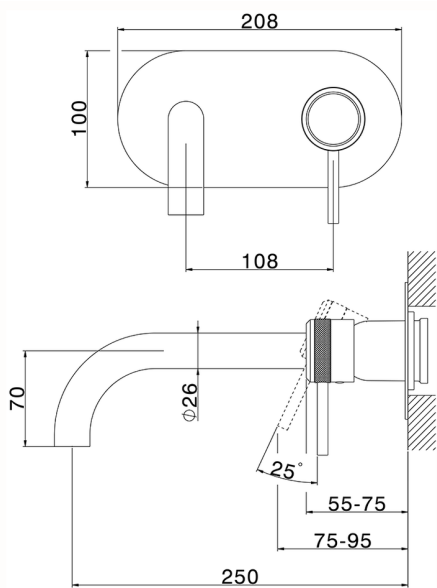

## Exposed part for single lever washbasin valve CHRONOS\_CR00551B

MODEL **CR00551B**

Exposed part for single lever washbasin valve, without concealed part, spout L.250 mm, for item Easy-Box ZB002450 and art. ZB025510

## Exposed part for single lever washbasin valve CHRONOS\_CR00551B

CR00551B

<https://en.huberitalia.com/exposed-part-for-single-lever-washbasin-valve-chronos-cr00551b>

CHARACTERISTICS

Installation	<b>Concealed</b>
Cartridge Spare Parts	<b>ZZ95409000</b>
<b>35 mm Cartridge</b>	
Concealed	<b>1</b>

Piastra/Plate/Plaque/Platte/Placa

2-3mm: XX 56-76

10mm: XX 48-68