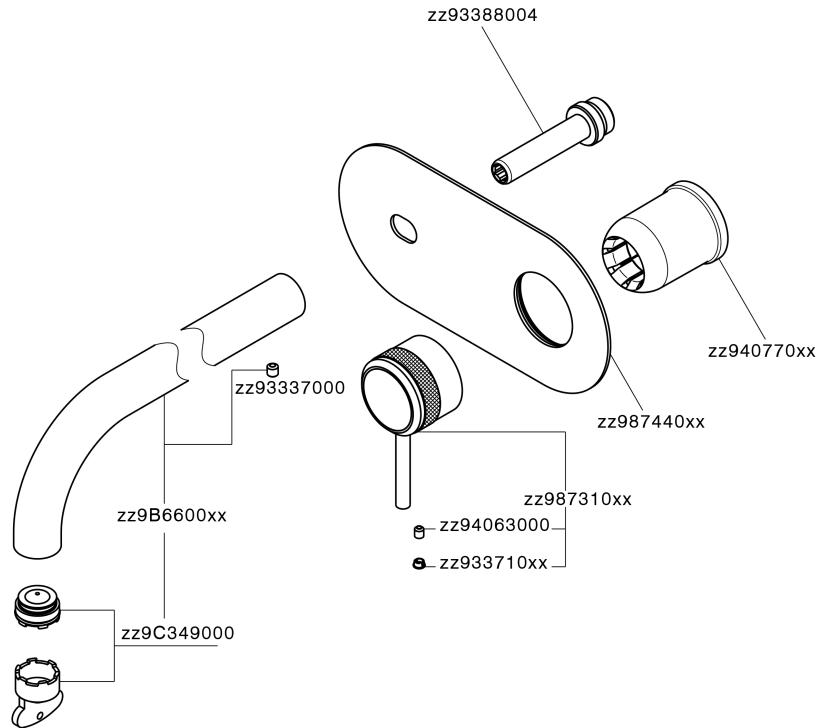

Exposed part for single lever washbasin valve CHRONOS_CR00551B

MODEL **CR00551B**

Exposed part for single lever washbasin valve, without concealed part, spout L.250 mm, for item Easy-Box ZB002450 and art. ZB025510

AVAILABLE FINISHINGS

-  **21** 21 Chrome
-  **2F** 2F Brushed Nickel
-  **2Q** 2Q Black Titanium

CHARACTERISTICS

Installation **Concealed**
 Required concealed parts **ZB002450**

Exposed part for single lever washbasin valve CHRONOS_CR00551B

CR00551B

<https://en.huberitalia.com/exposed-part-for-single-lever-washbasin-valve-chronos-cr00551b>

Concealed single lever washbasin mixer Easy-Box CONCEALED_ZB002450

MODEL **ZB002450**

Concealed single lever washbasin mixer
Easy-Box, with protection guard box, without trim kit

AVAILABLE FINISHINGS

CHARACTERISTICS

Installation	Concealed
Cartridge Spare Parts	ZZ95409000
35 mm Cartridge	
Concealed	1

Piastra/Plate/Plaque/Platte/Placa

2-3mm: XX 56-76

10mm: XX 48-68

DeviaStop

The Huber Devia Stop technology allows to adjust the water flow and to direct it to the selected output point (overhead soaker, hand shower, etc).