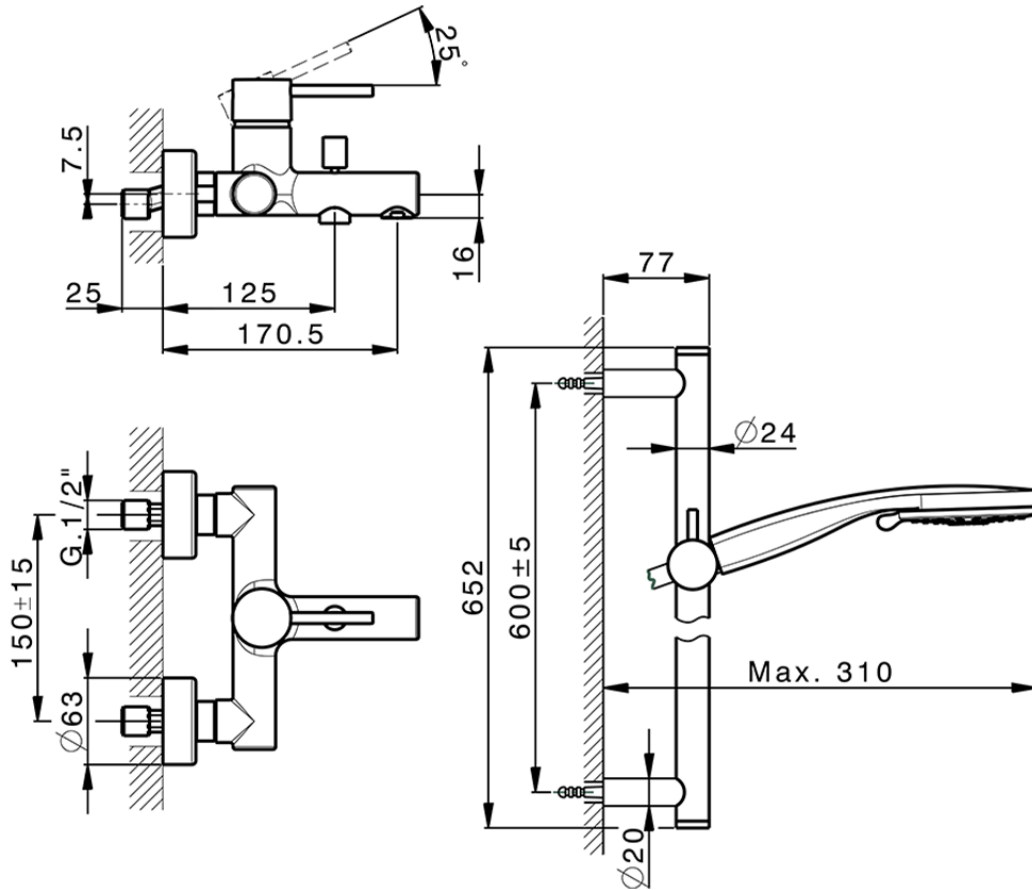

Single lever bath mixer, with shower set NUOVA KIRUNA_K2000060

K2000060

<https://en.huberitalia.com/single-lever-bath-mixer-with-shower-set-nuova-kiruna-k2000060>

2026-04-05