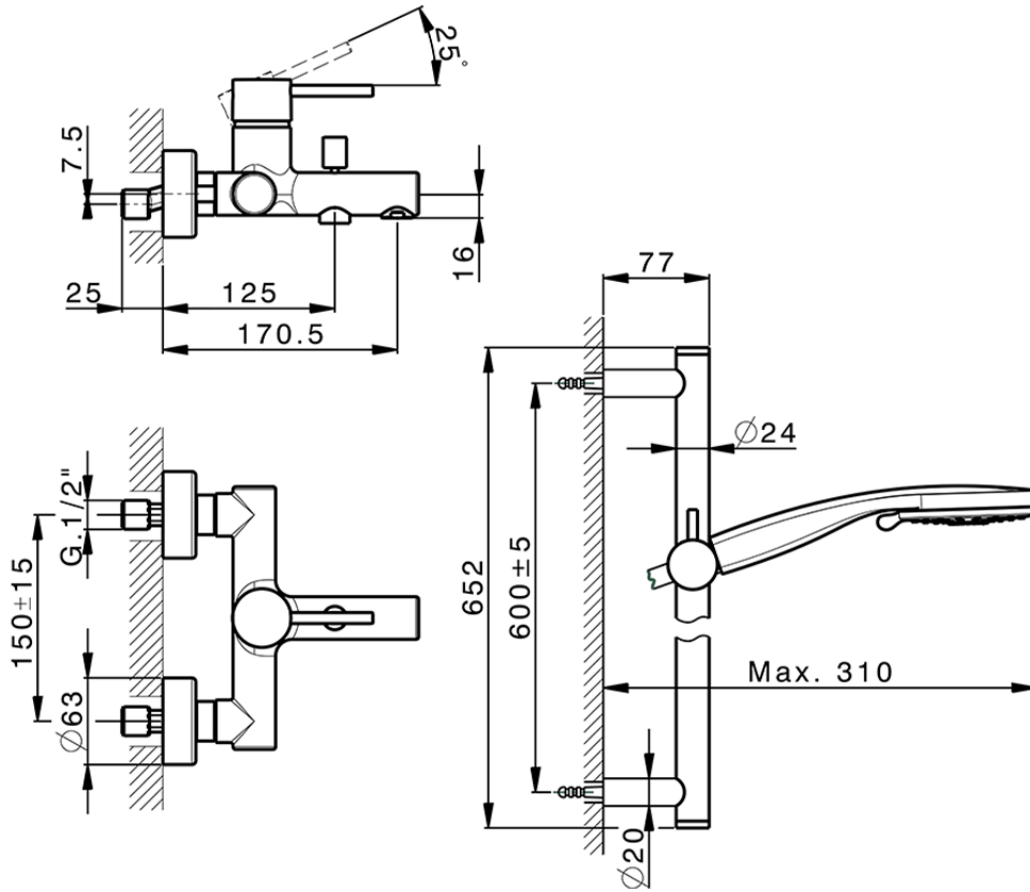

Single lever bath mixer, with shower set NUOVA KIRUNA\_K2000060

K2000060

<https://en.huberitalia.com/single-lever-bath-mixer-with-shower-set-nuova-kiruna-k2000060>

2026-06-26