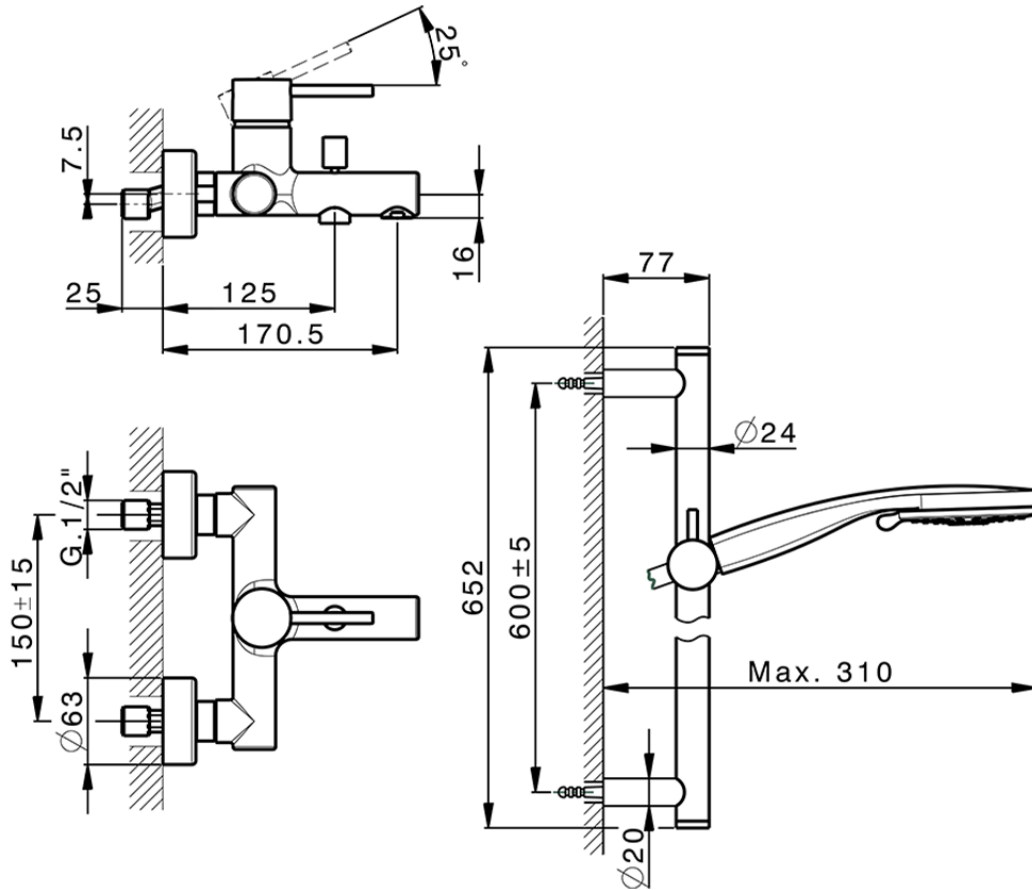

## Single lever bath mixer, with shower set NUOVA KIRUNA\_K2000060

K2000060

<https://en.huberitalia.com/single-lever-bath-mixer-with-shower-set-nuova-kiruna-k2000060>

2026-06-06