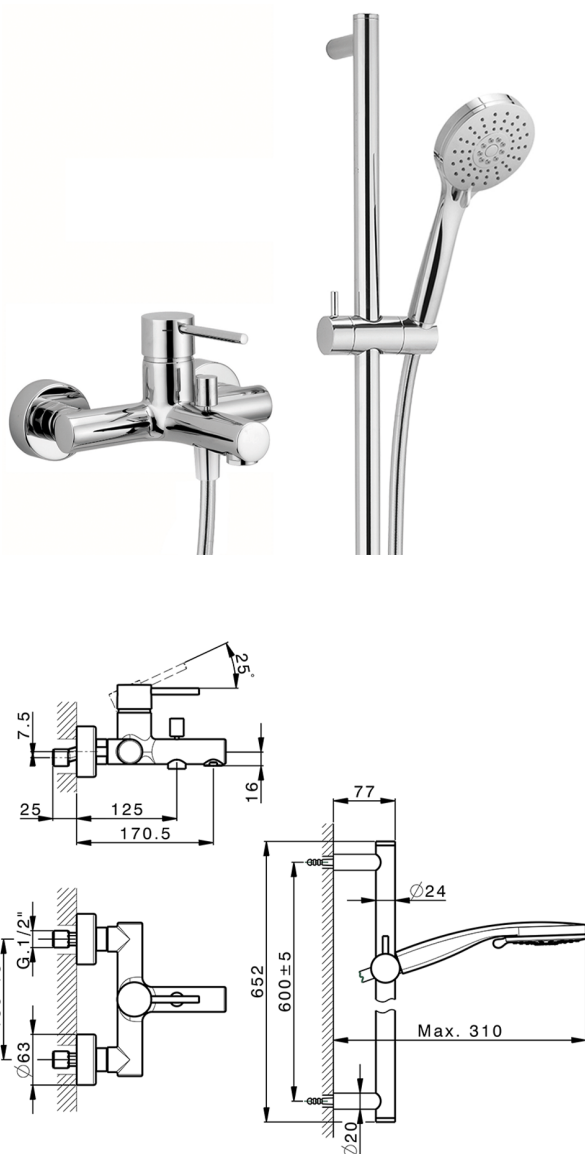

## Single lever bath mixer, with shower set NUOVA KIRUNA\_K2000060

MODEL **K2000060**

Single lever bath mixer, with shower set, 60 cm Rail with slide bracket, 3 sprays handshower, 150 cm SUPREME smooth flexible hose

### AVAILABLE FINISHINGS

-  **21** 21 Chrome
-  **26** 26 Old Copper
-  **2F** 2F Brushed Nickel
-  **2W** 2W Brushed Gold
-  **40** 40 Matt Black
-  **4Q** 4Q Matt White

### CHARACTERISTICS

Cartridge Spare Parts **ZZ95435000**

**35 mm Cartridge**

### EcoStop

EcoStop feature limits water flow to approximately 50% of maximum output with one point of resistance on setting. Push slightly past the middle stop only when full water output is required. This will save water up to 50%.