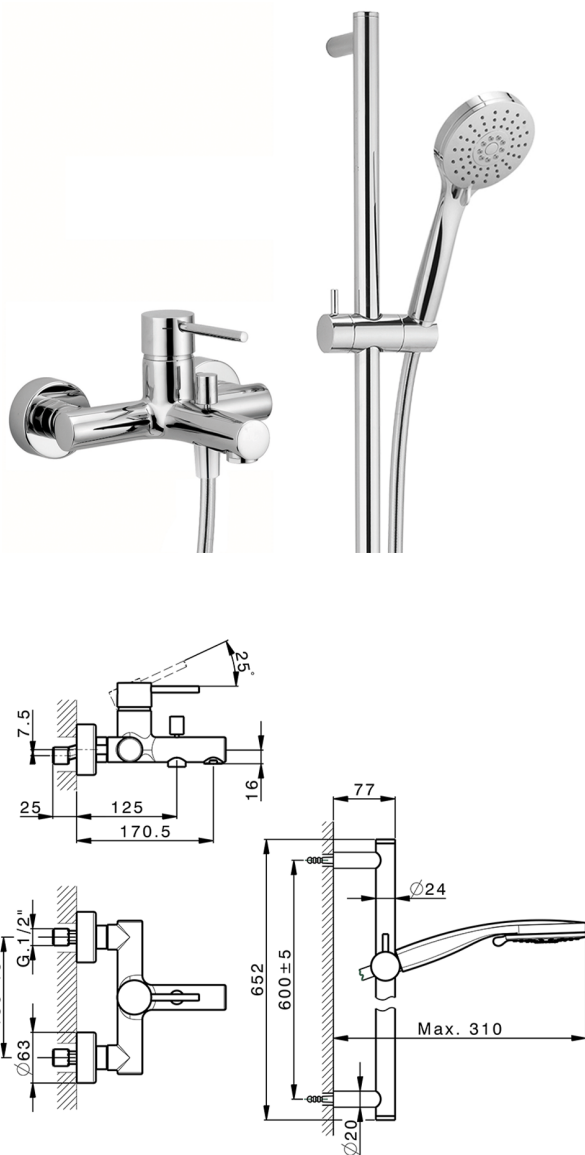

## Single lever bath mixer, with shower set NUOVA KIRUNA\_K2000060

MODEL **K2000060**

Single lever bath mixer, with shower set, 60 cm Rail with slide bracket, 3 sprays handshower, 150 cm SUPREME smooth flexible hose

### AVAILABLE FINISHINGS

-  **21** 21 Chrome
-  **26** 26 Old Copper
-  **2F** 2F Brushed Nickel
-  **2W** 2W Brushed Gold
-  **40** 40 Matt Black
-  **4Q** 4Q Matt White

### CHARACTERISTICS

Cartridge Spare Parts **ZZ95435000**

**35 mm Cartridge**

### EcoStop

EcoStop feature limits water flow to approximately 50% of maximum output with one point of resistance on setting. Push slightly past the middle stop only when full water output is required. This will save water up to 50%.