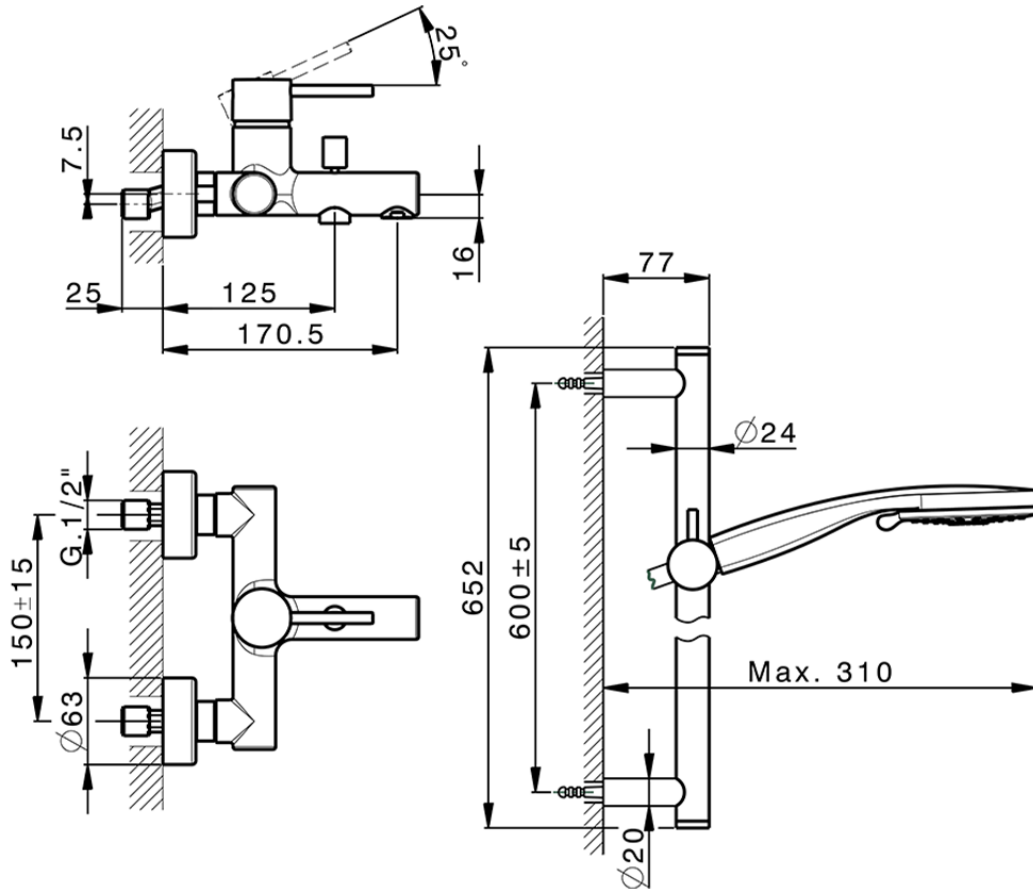

Single lever bath mixer, with shower set NUOVA KIRUNA_K2000060

K2000060

<https://en.huberitalia.com/single-lever-bath-mixer-with-shower-set-nuova-kiruna-k2000060>

2025-12-06