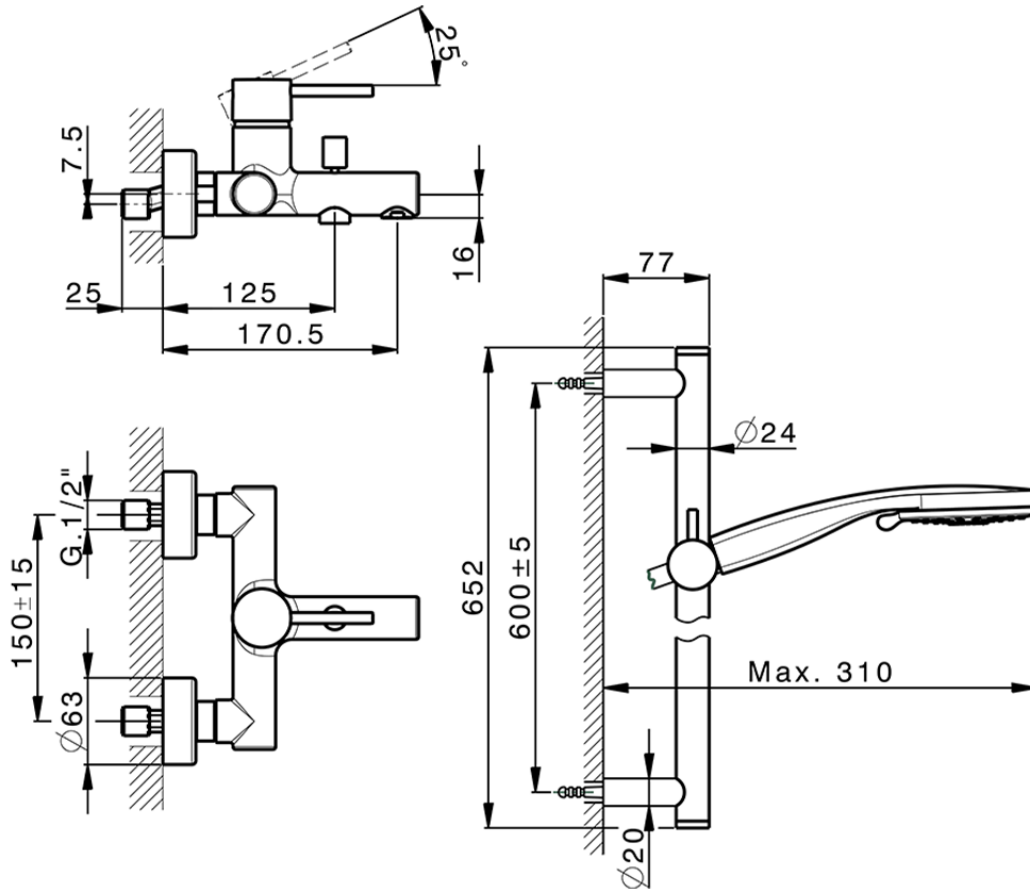

Single lever bath mixer, with shower set NUOVA KIRUNA_K2000060

K2000060

<https://en.huberitalia.com/single-lever-bath-mixer-with-shower-set-nuova-kiruna-k2000060>

2026-05-16