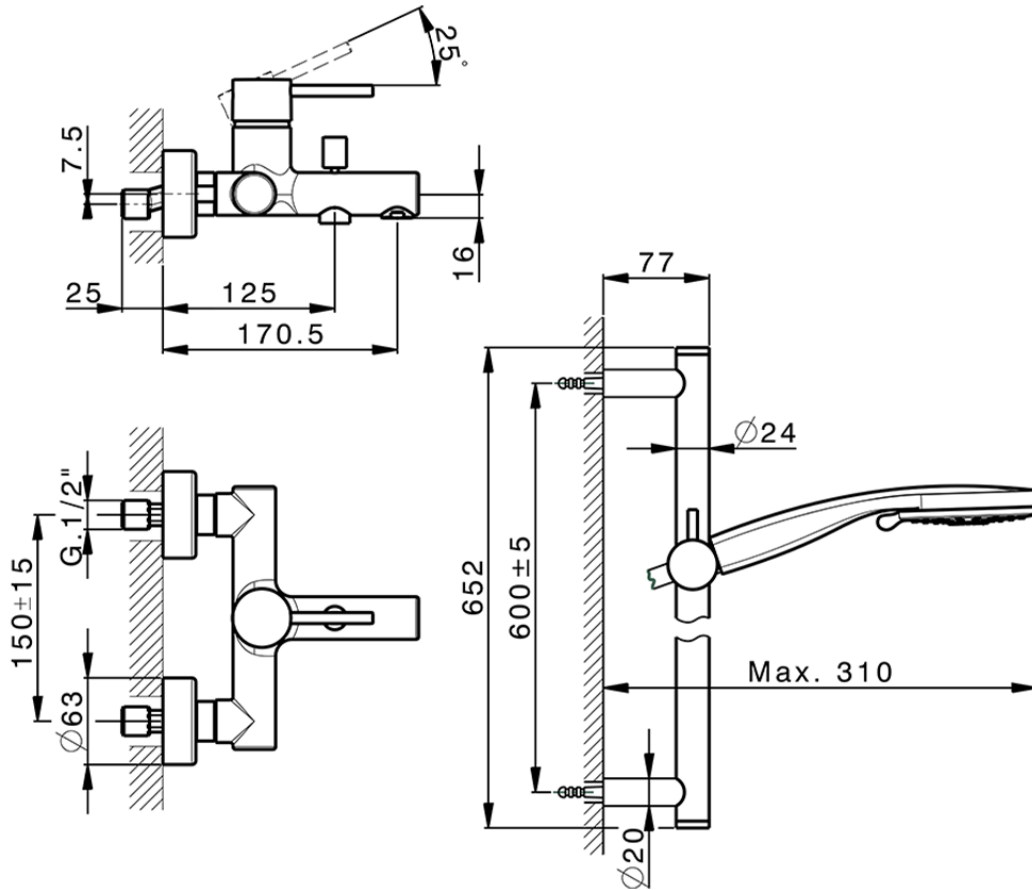

Single lever bath mixer, with shower set NUOVA KIRUNA_K2000060

K2000060

<https://en.huberitalia.com/single-lever-bath-mixer-with-shower-set-nuova-kiruna-k2000060>

2026-06-06