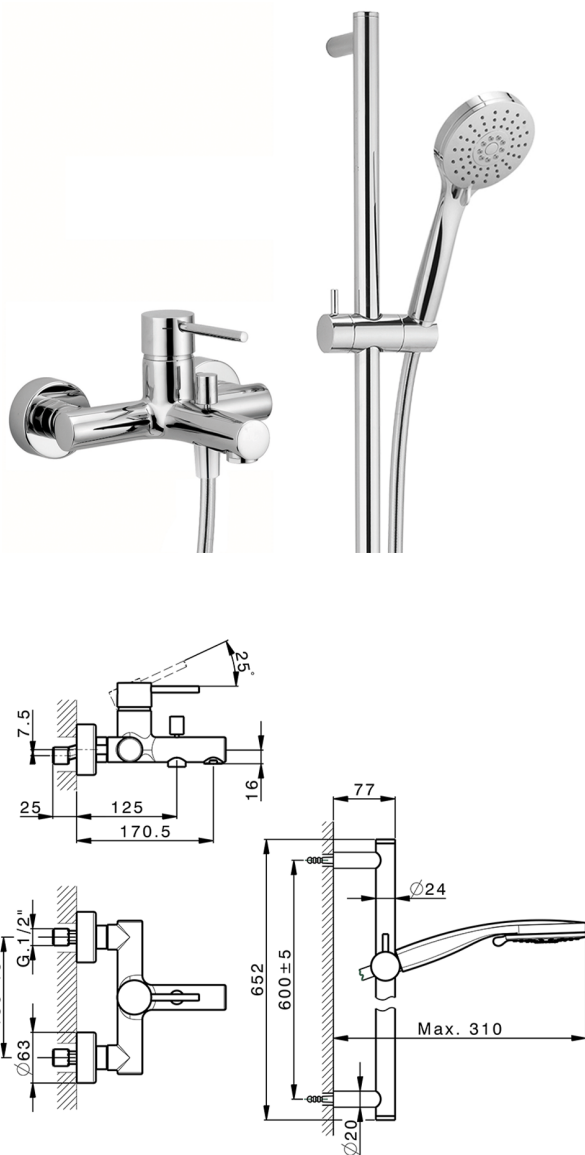

Single lever bath mixer, with shower set NUOVA KIRUNA_K2000060

MODEL **K2000060**

Single lever bath mixer, with shower set, 60 cm Rail with slide bracket, 3 sprays handshower, 150 cm SUPREME smooth flexible hose

AVAILABLE FINISHINGS

-  **21** 21 Chrome
-  **26** 26 Old Copper
-  **2F** 2F Brushed Nickel
-  **2W** 2W Brushed Gold
-  **40** 40 Matt Black
-  **4Q** 4Q Matt White

CHARACTERISTICS

Cartridge Spare Parts **ZZ95435000**

35 mm Cartridge

EcoStop

EcoStop feature limits water flow to approximately 50% of maximum output with one point of resistance on setting. Push slightly past the middle stop only when full water output is required. This will save water up to 50%.