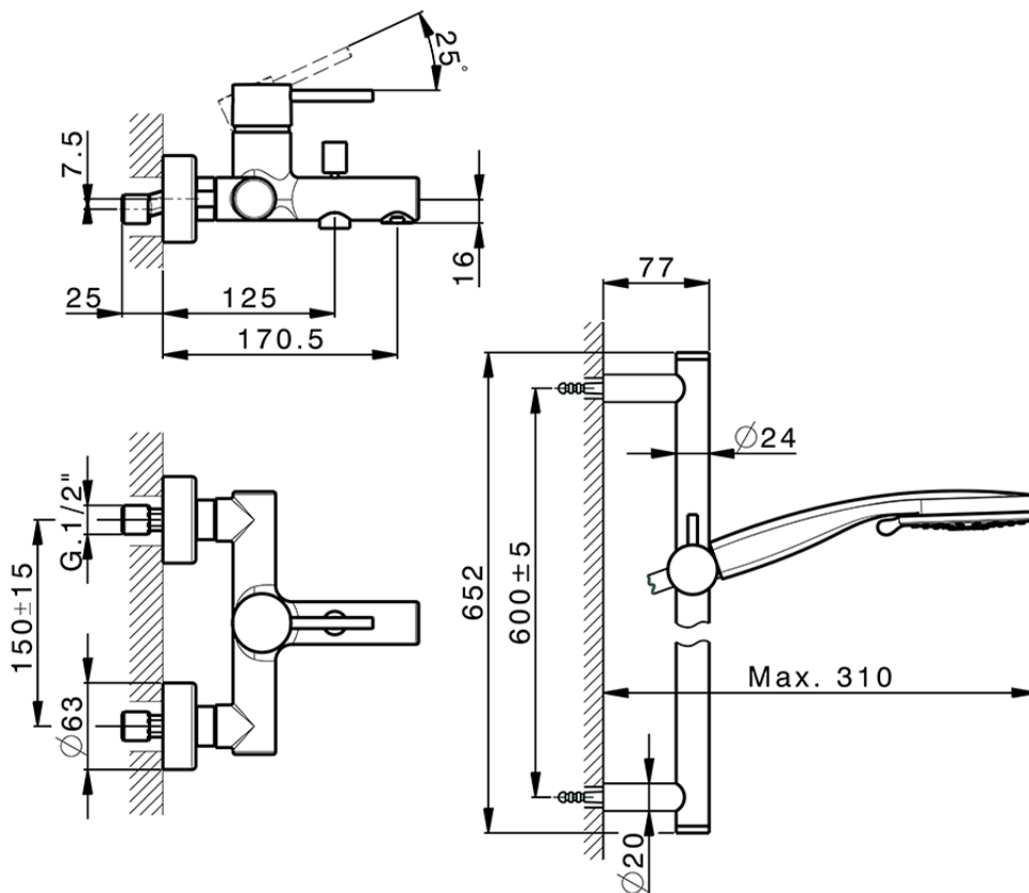

Single lever bath mixer, with shower set NUOVA KIRUNA_K2000060

K2000060

<https://en.huberitalia.com/single-lever-bath-mixer-with-shower-set-nuova-kiruna-k2000060>

2026-06-13