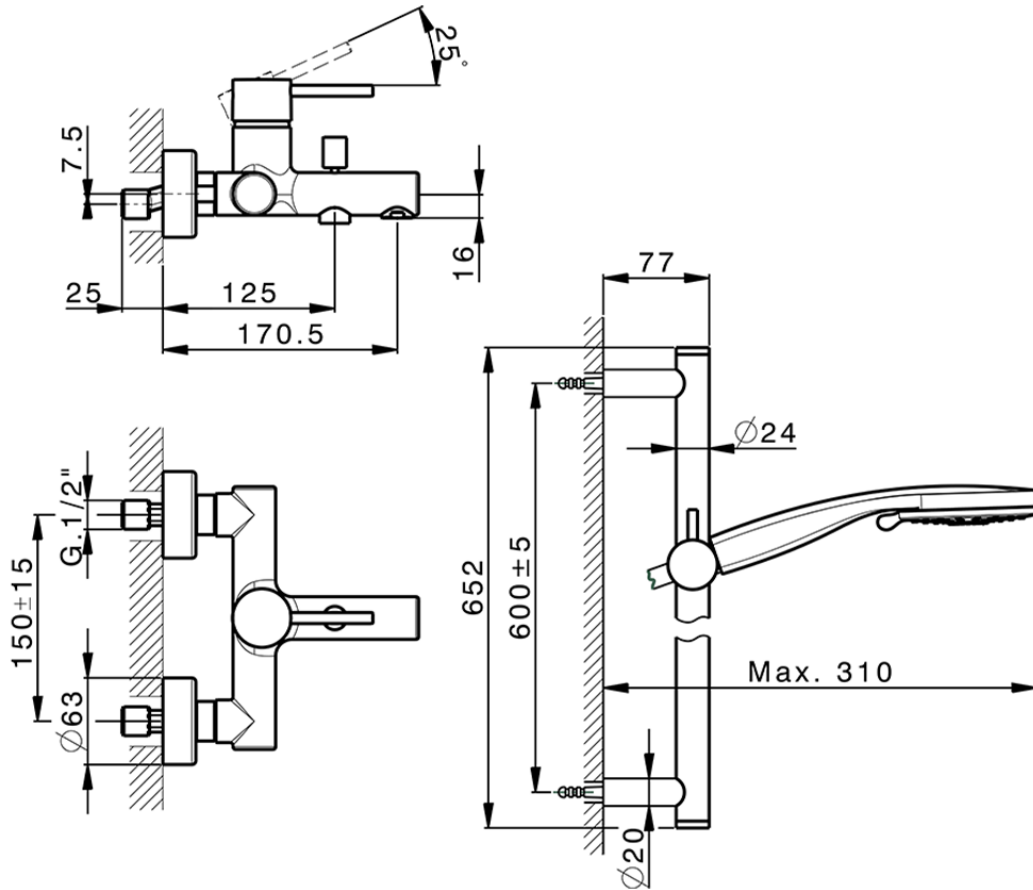

Single lever bath mixer, with shower set NUOVA KIRUNA_K2000060

K2000060

<https://en.huberitalia.com/single-lever-bath-mixer-with-shower-set-nuova-kiruna-k2000060>

2026-04-09