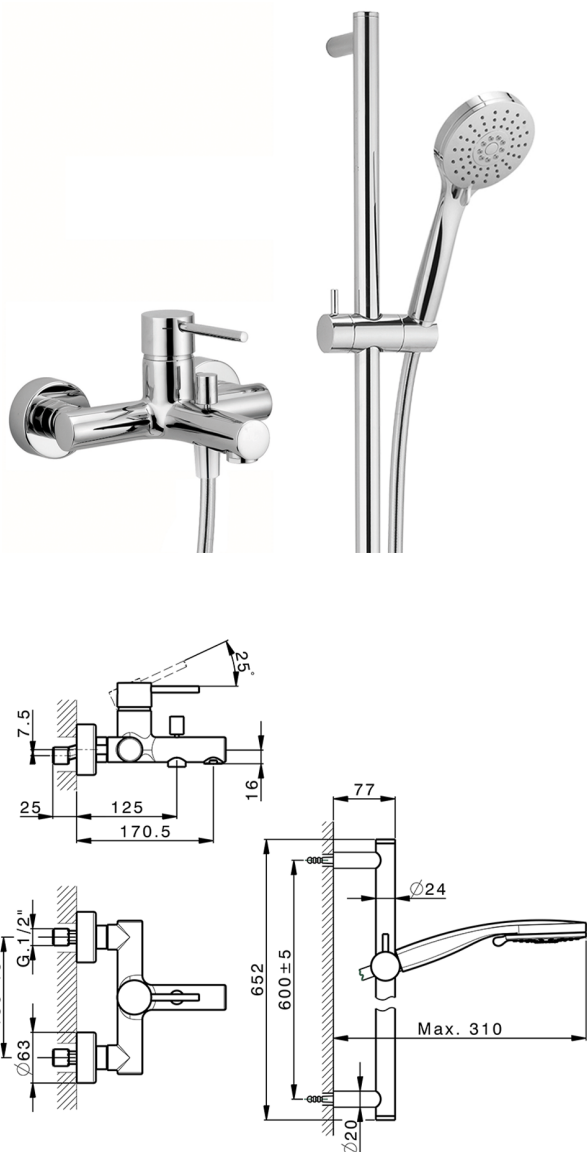

## Single lever bath mixer, with shower set NUOVA KIRUNA\_K2000060

MODEL **K2000060**

Single lever bath mixer, with shower set, 60 cm Rail with slide bracket, 3 sprays handshower, 150 cm SUPREME smooth flexible hose

### AVAILABLE FINISHINGS

-  **21** 21 Chrome
-  **26** 26 Old Copper
-  **2F** 2F Brushed Nickel
-  **2W** 2W Brushed Gold
-  **40** 40 Matt Black
-  **4Q** 4Q Matt White

### CHARACTERISTICS

Cartridge Spare Parts **ZZ95435000**

**35 mm Cartridge**

### EcoStop

EcoStop feature limits water flow to approximately 50% of maximum output with one point of resistance on setting. Push slightly past the middle stop only when full water output is required. This will save water up to 50%.