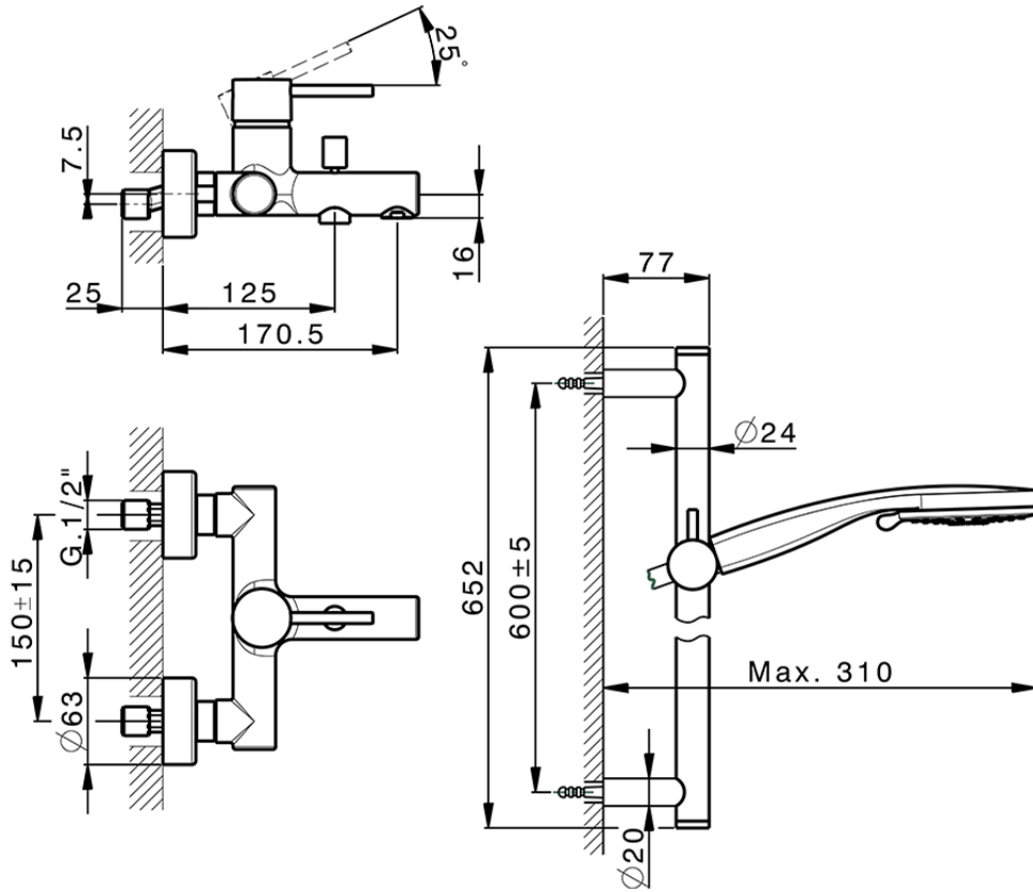

Single lever bath mixer, with shower set NUOVA KIRUNA_K2000060

K2000060

<https://en.huberitalia.com/single-lever-bath-mixer-with-shower-set-nuova-kiruna-k2000060>

2026-06-26