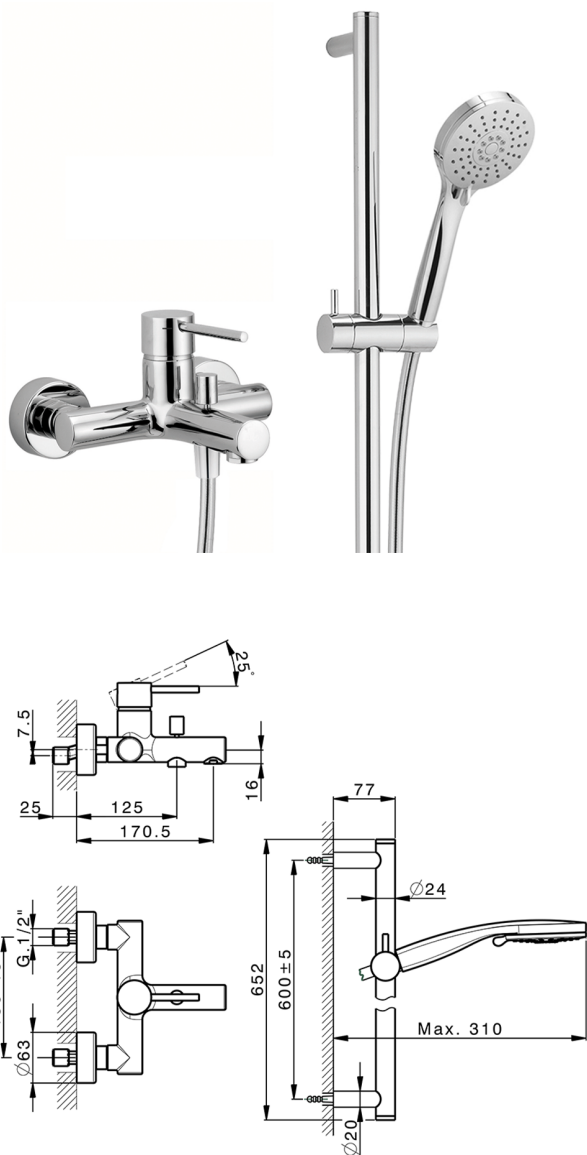

Single lever bath mixer, with shower set NUOVA KIRUNA_K2000060

MODEL **K2000060**

Single lever bath mixer, with shower set, 60 cm Rail with slide bracket, 3 sprays handshower, 150 cm SUPREME smooth flexible hose

AVAILABLE FINISHINGS

-  **21** 21 Chrome
-  **26** 26 Old Copper
-  **2F** 2F Brushed Nickel
-  **2W** 2W Brushed Gold
-  **40** 40 Matt Black
-  **4Q** 4Q Matt White

CHARACTERISTICS

Cartridge Spare Parts **ZZ95435000**

35 mm Cartridge

EcoStop

EcoStop feature limits water flow to approximately 50% of maximum output with one point of resistance on setting. Push slightly past the middle stop only when full water output is required. This will save water up to 50%.