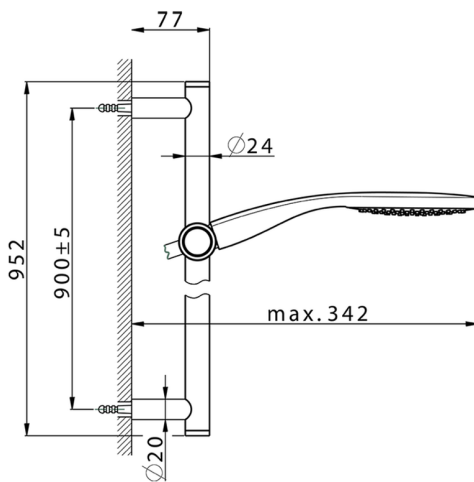

CHARACTERISTICS

2026-04-29