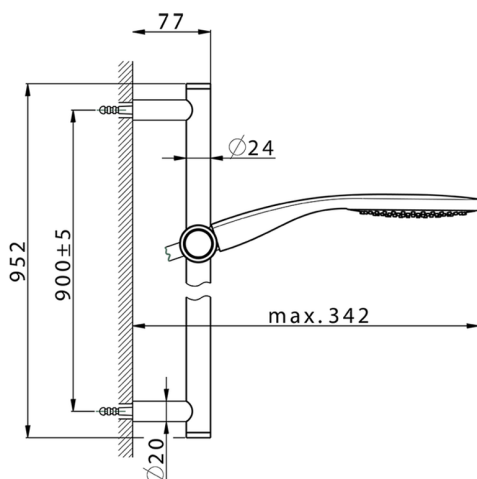

CHARACTERISTICS

2026-05-25