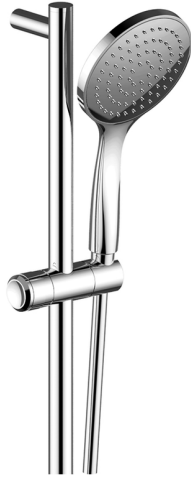

Slide rail shower set CHRONOS_CR003111

MODEL **CR003111**

Slide rail shower set, 90 cm Brass slide bar $\varnothing 24$ w/brass sliding bracket, 130 mm ABS Emotion one spray handshower, 150 cm SUPREME smooth flexible hose

AVAILABLE FINISHINGS

- 
21 21 Chrome
- 
2F 2F Brushed Nickel
- 
2Q 2Q Black Titanium

CHARACTERISTICS

2026-04-29