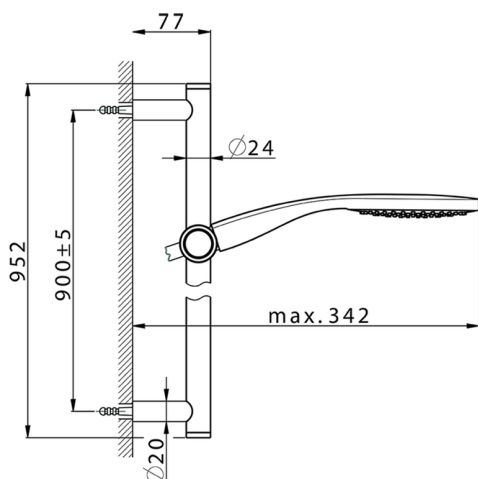

Slide rail shower set CHRONOS_CR003111

MODEL **CR003111**

Slide rail shower set, 90 cm Brass slide bar Ø24 w/brass sliding bracket, 130 mm ABS Emotion one spray handshower, 150 cm SUPREME smooth flexible hose

AVAILABLE FINISHINGS

- 
21 21 Chrome
- 
2F 2F Brushed Nickel
- 
2Q 2Q Black Titanium

CHARACTERISTICS

2026-05-01