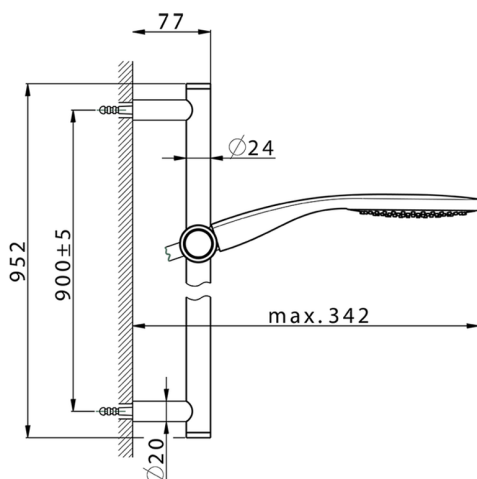

CHARACTERISTICS

2026-04-05