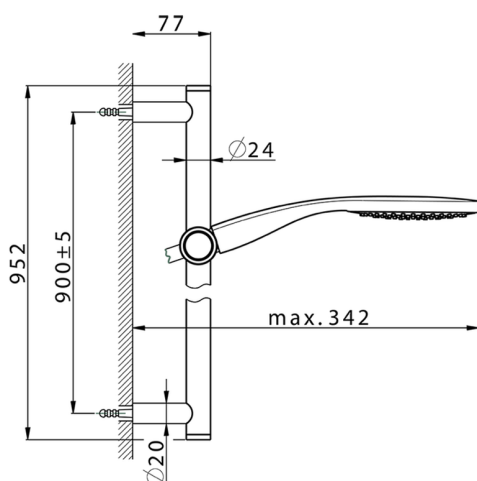

CHARACTERISTICS

2026-05-25