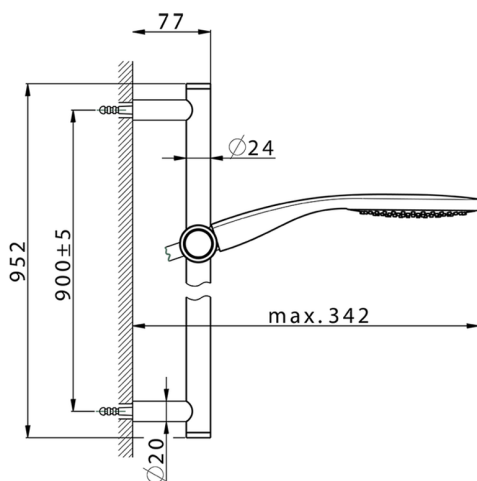

CHARACTERISTICS

2026-06-26