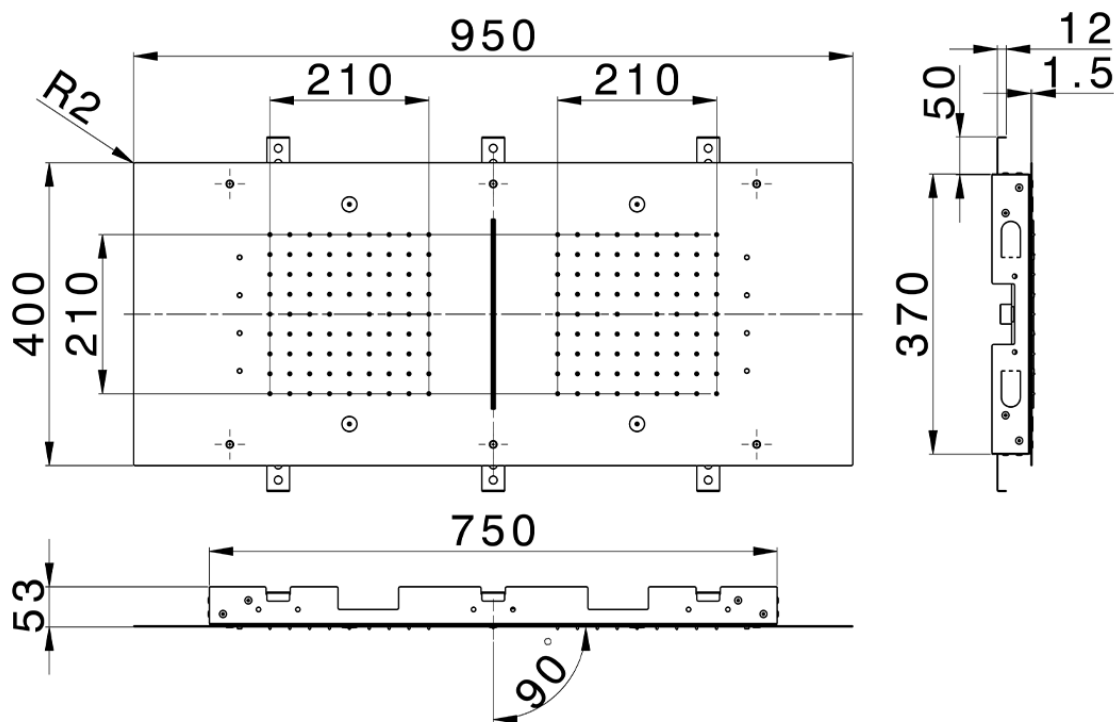

950x400 mm Ceiling showerheads ZEN_ZS1C0385

ZS1C0385

<https://en.huberitalia.com/950x400-mm-ceiling-showerheads-zen-zs1c0385>

2026-05-16