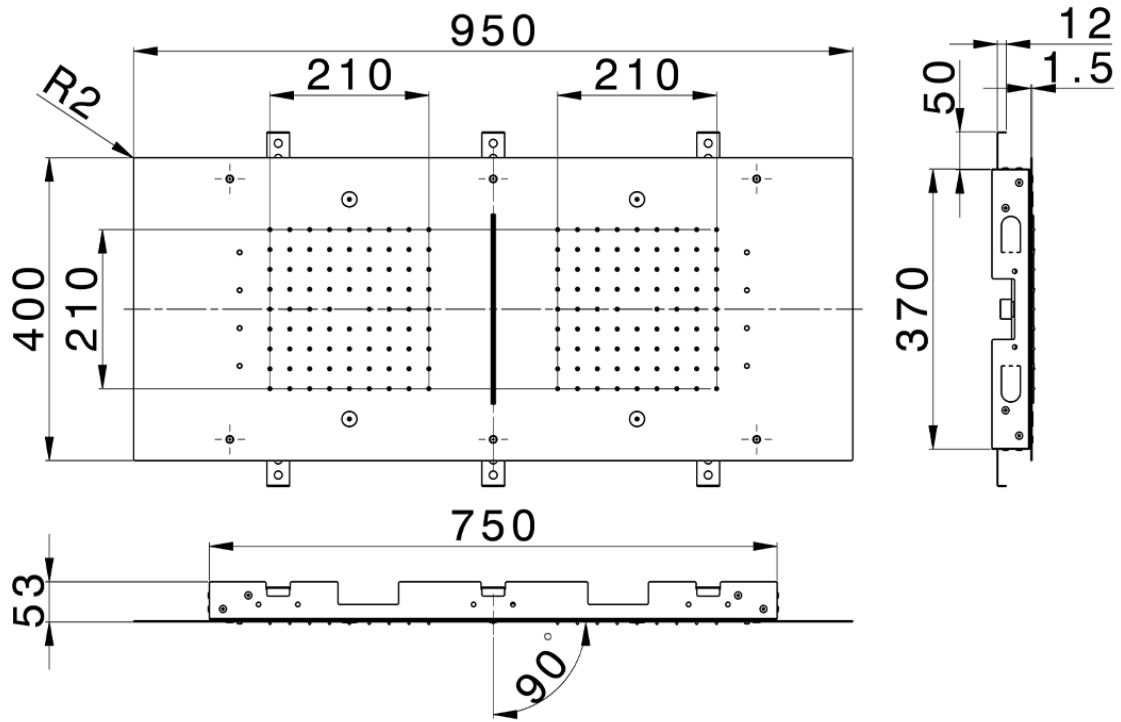

950x400 mm Ceiling showerheads ZEN_ZS1C0385

ZS1C0385

<https://en.huberitalia.com/950x400-mm-ceiling-showerheads-zen-zs1c0385>

2026-06-06