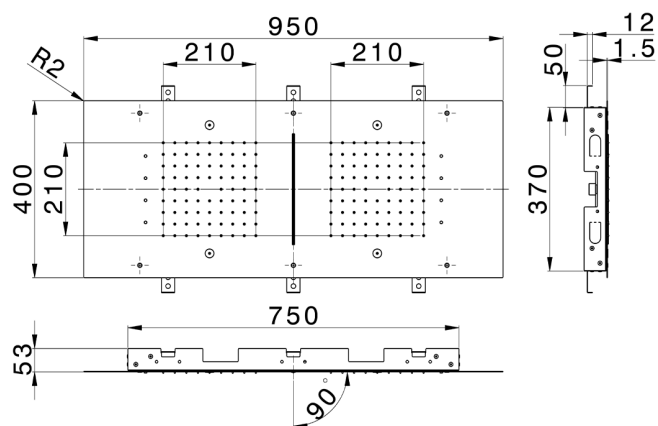

## 950x400 mm Ceiling showerheads ZEN\_ZS1C0385

MODEL **ZS1C0385**

950x400 mm Ceiling showerheads, 2 rain, spraying, waterfall, chromotherapy functions, built-in control included, built-in control included, Stainless Steel AISI 304