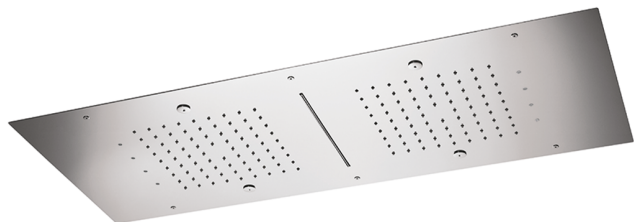

## 950x400 mm Ceiling showerheads ZEN\_ZS1C0385

MODEL **ZS1C0385**

950x400 mm Ceiling showerheads, 2 rain, spraying, waterfall, chromotherapy functions, built-in control included, built-in control included, Stainless Steel AISI 304

### AVAILABLE FINISHINGS

-  **D1** D1 Brushed Inox
-  **40** 40 Matt Black
-  **4Q** 4Q Matt White
-  **D2** D2 Polished Inox