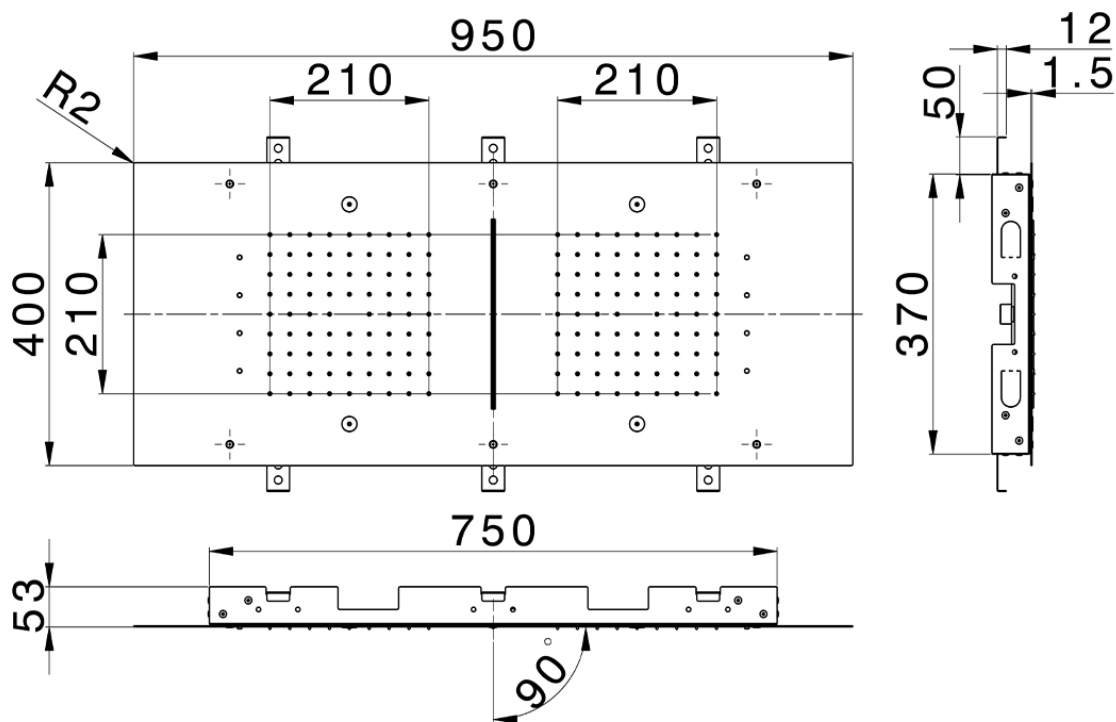

950x400 mm Ceiling showerheads ZEN_ZS1C0385

ZS1C0385

<https://en.huberitalia.com/950x400-mm-ceiling-showerheads-zen-zs1c0385>

2026-04-08