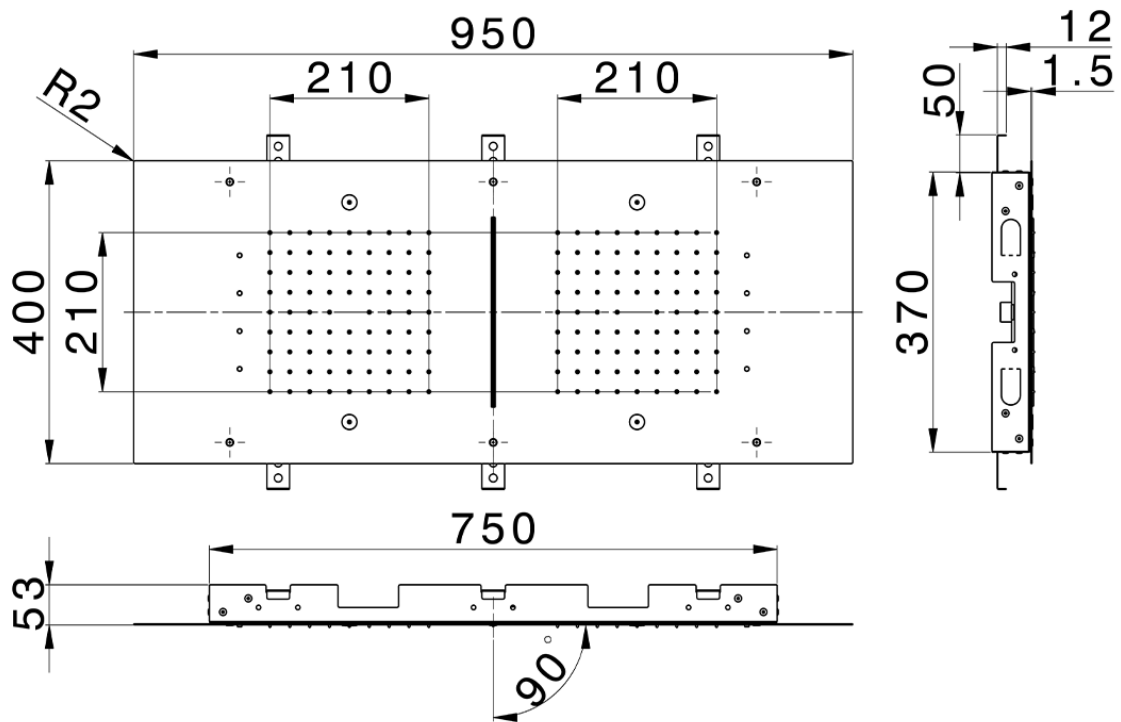

950x400 mm Ceiling showerheads ZEN_ZS1C0385

ZS1C0385

<https://en.huberitalia.com/950x400-mm-ceiling-showerheads-zen-zs1c0385>

2026-04-06