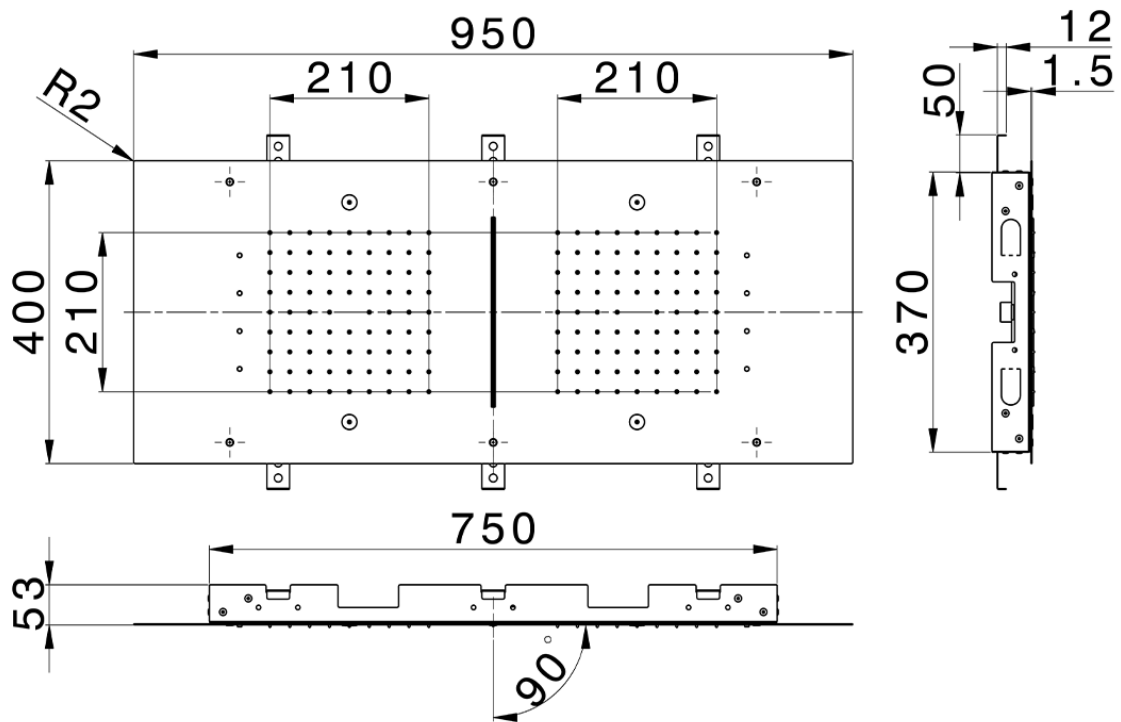

950x400 mm Ceiling showerheads ZEN_ZS1C0385

ZS1C0385

<https://en.huberitalia.com/950x400-mm-ceiling-showerheads-zen-zs1c0385>

2026-06-13