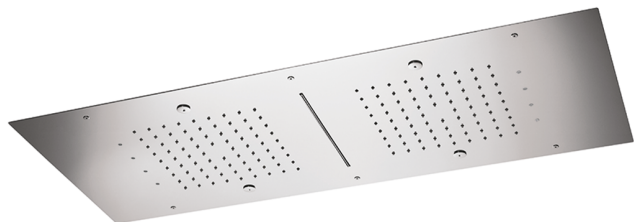

950x400 mm Ceiling showerheads ZEN_ZS1C0385

MODEL **ZS1C0385**

950x400 mm Ceiling showerheads, 2 rain, spraying, waterfall, chromotherapy functions, built-in control included, built-in control included, Stainless Steel AISI 304

AVAILABLE FINISHINGS

-  **D1** D1 Brushed Inox
-  **40** 40 Matt Black
-  **4Q** 4Q Matt White
-  **D2** D2 Polished Inox

CHARACTERISTICS

2026-06-06