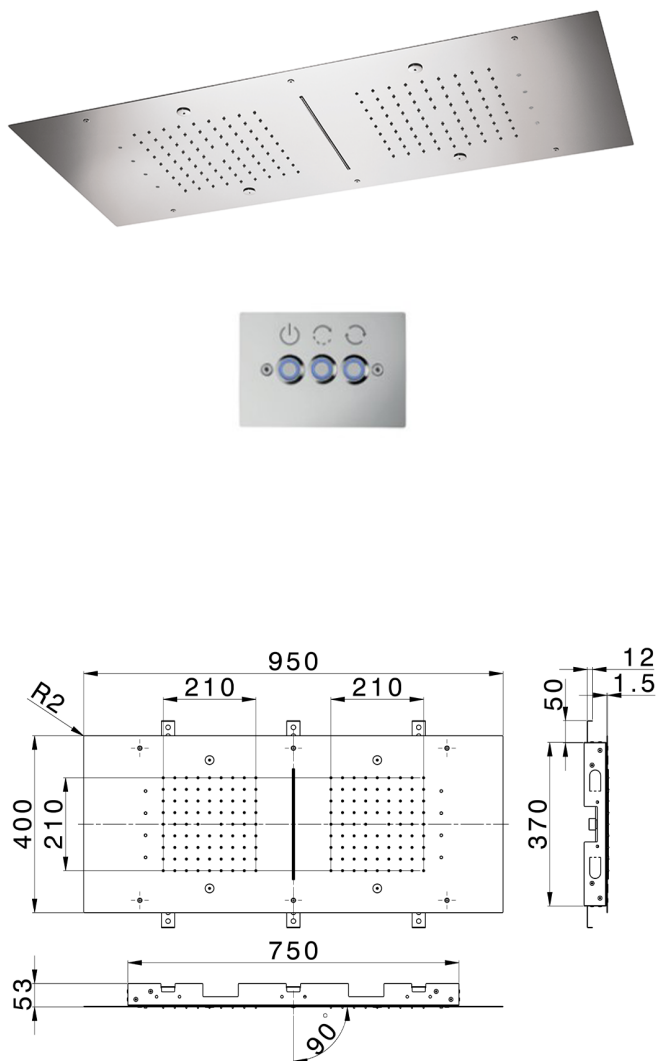

950x400 mm Ceiling showerheads ZEN_ZS1C0385

MODEL **ZS1C0385**

950x400 mm Ceiling showerheads, 2 rain, spraying, waterfall, chromotherapy functions, built-in control included, built-in control included, Stainless Steel AISI 304

AVAILABLE FINISHINGS

- **D1** D1 Brushed Inox
- **40** 40 Matt Black
- **4Q** 4Q Matt White
- **D2** D2 Polished Inox

CHARACTERISTICS

2026-04-08