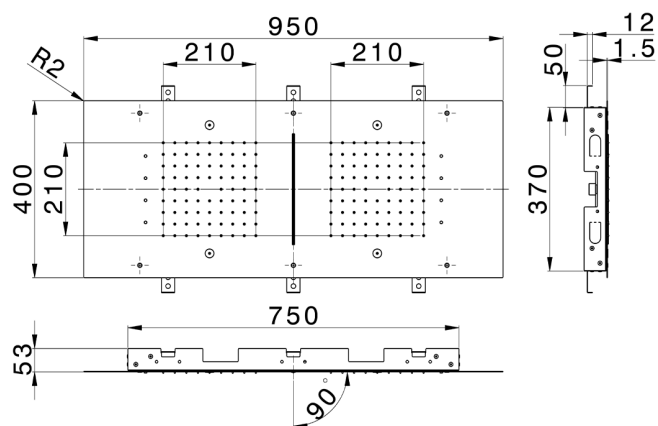

950x400 mm Ceiling showerheads ZEN_ZS1C0385

MODEL **ZS1C0385**

950x400 mm Ceiling showerheads, 2 rain, spraying, waterfall, chromotherapy functions, built-in control included, built-in control included, Stainless Steel AISI 304