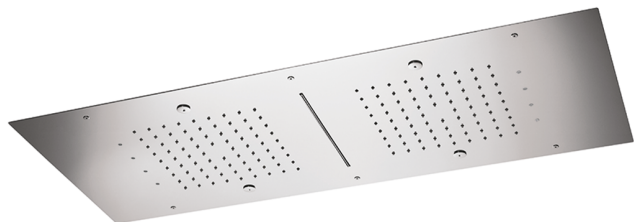

950x400 mm Ceiling showerheads ZEN_ZS1C0385

MODEL **ZS1C0385**

950x400 mm Ceiling showerheads, 2 rain, spraying, waterfall, chromotherapy functions, built-in control included, built-in control included, Stainless Steel AISI 304

AVAILABLE FINISHINGS

-  **D1** D1 Brushed Inox
-  **40** 40 Matt Black
-  **4Q** 4Q Matt White
-  **D2** D2 Polished Inox

CHARACTERISTICS

2026-04-08