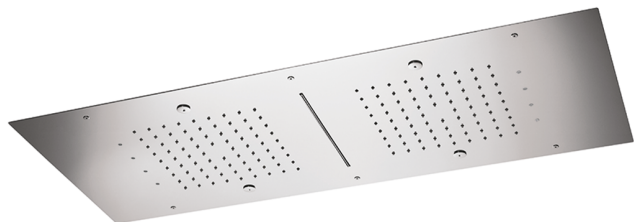

950x400 mm Ceiling showerheads ZEN_ZS1C0385

MODEL **ZS1C0385**

950x400 mm Ceiling showerheads, 2 rain, spraying, waterfall, chromotherapy functions, built-in control included, built-in control included, Stainless Steel AISI 304

AVAILABLE FINISHINGS

-  **D1** D1 Brushed Inox
-  **40** 40 Matt Black
-  **4Q** 4Q Matt White
-  **D2** D2 Polished Inox

CHARACTERISTICS

2026-06-13