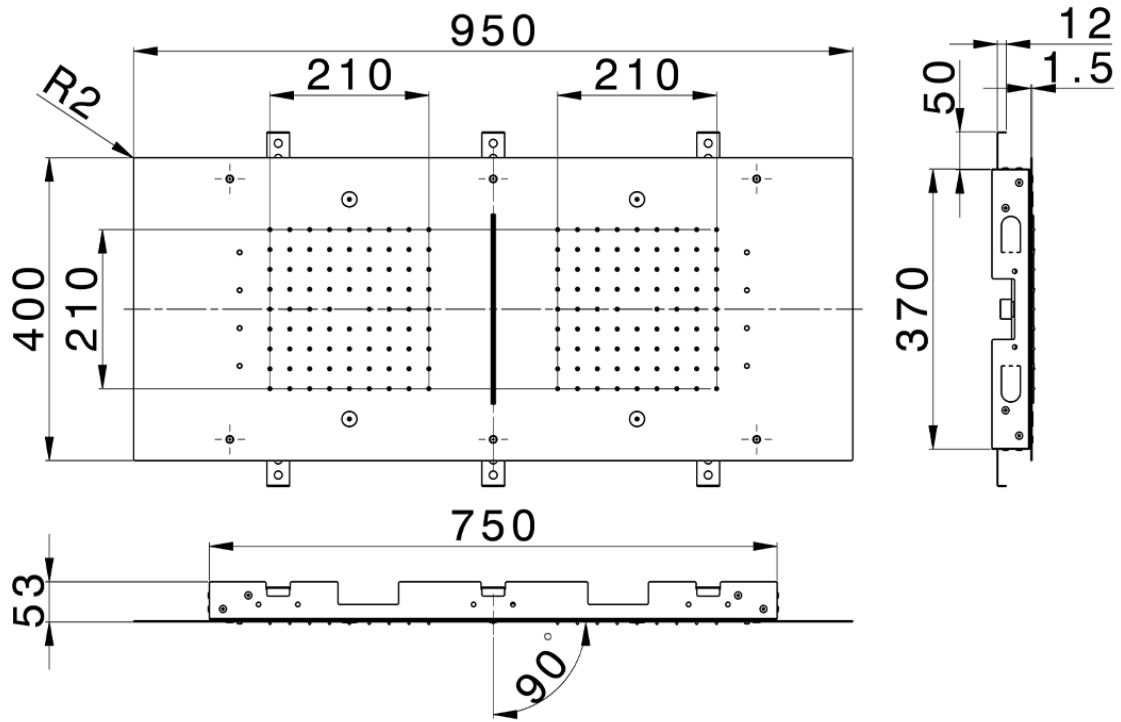

950x400 mm Ceiling showerheads ZEN_ZS1C0385

ZS1C0385

<https://en.huberitalia.com/950x400-mm-ceiling-showerheads-zen-zs1c0385>

2026-04-06