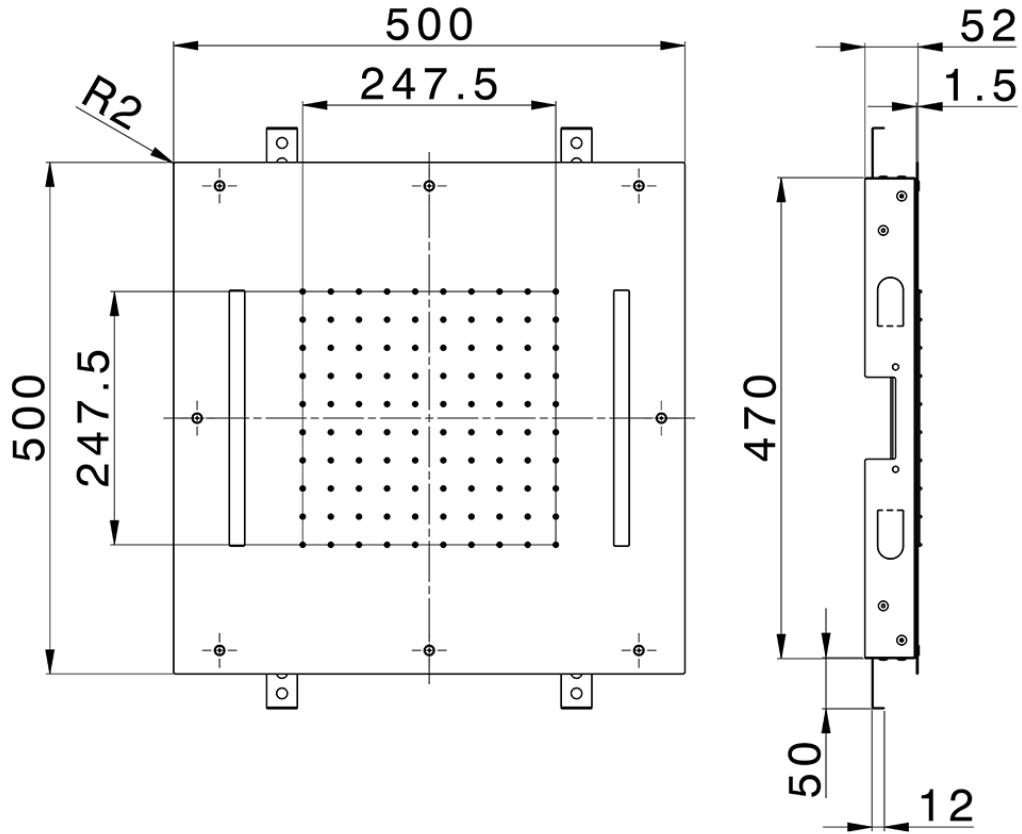

500x500 mm Chromotherapy Ceiling showerhead ZEN\_ZS1C0070

ZS1C0070

<https://en.huberitalia.com/500x500-mm-chromotherapy-ceiling-showerhead-zen-zs1c0070>

2024-12-19