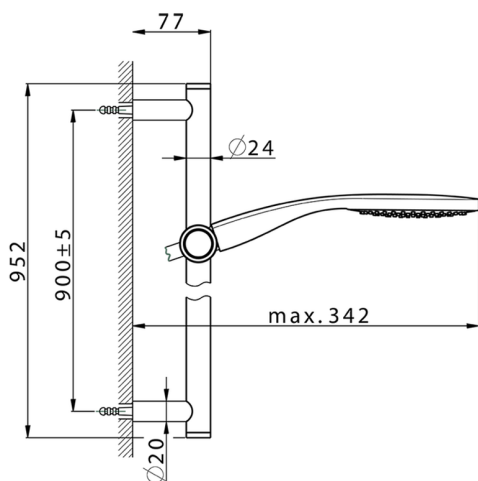

CHARACTERISTICS

2024-11-24