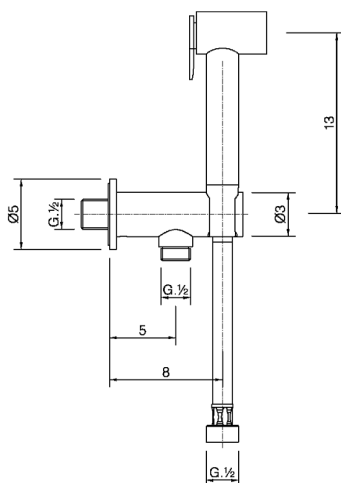

Toilet-jet handshower set COMMUNITY_H3007910

MODEL **H3007910**

Toilet-jet handshower set, wall mounted with safety valve, Toilet-jet handshower, PVC 120 cm flexible hose

AVAILABLE FINISHINGS

- **21** 21 Chrome
- **24** 24 Gold
- **2F** 2F Brushed Nickel
- **40** 40 Matt Black

CHARACTERISTICS

Toilet-jet handshower

Toilet-jet Handshower

Multi-jets hygienic hand shower, for personal hygiene care.

2024-11-15