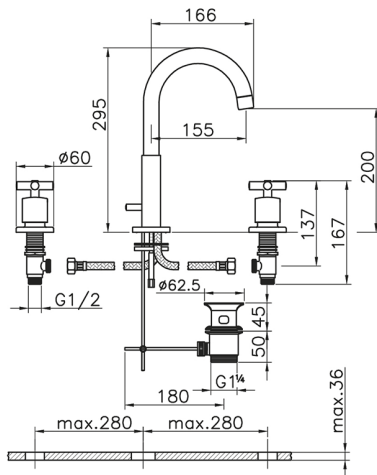

Washbasin 3-holes mixer SUITE_SU001060

MODEL **SU001060**

Washbasin 3-holes mixer, with 1"1/4 automatic pop up waste

AVAILABLE FINISHINGS

-  **21** 21 Chrome
-  **40** 40 Matt Black
-  **2F** 2F Brushed Nickel
-  **2W** 2W Brushed Gold

CHARACTERISTICS

Washbasin 3-holes mixer SUITE_SU001060

SU001060

<https://en.huberitalia.com/washbasin-3-holes-mixer-suite-su001060>

2024-11-15