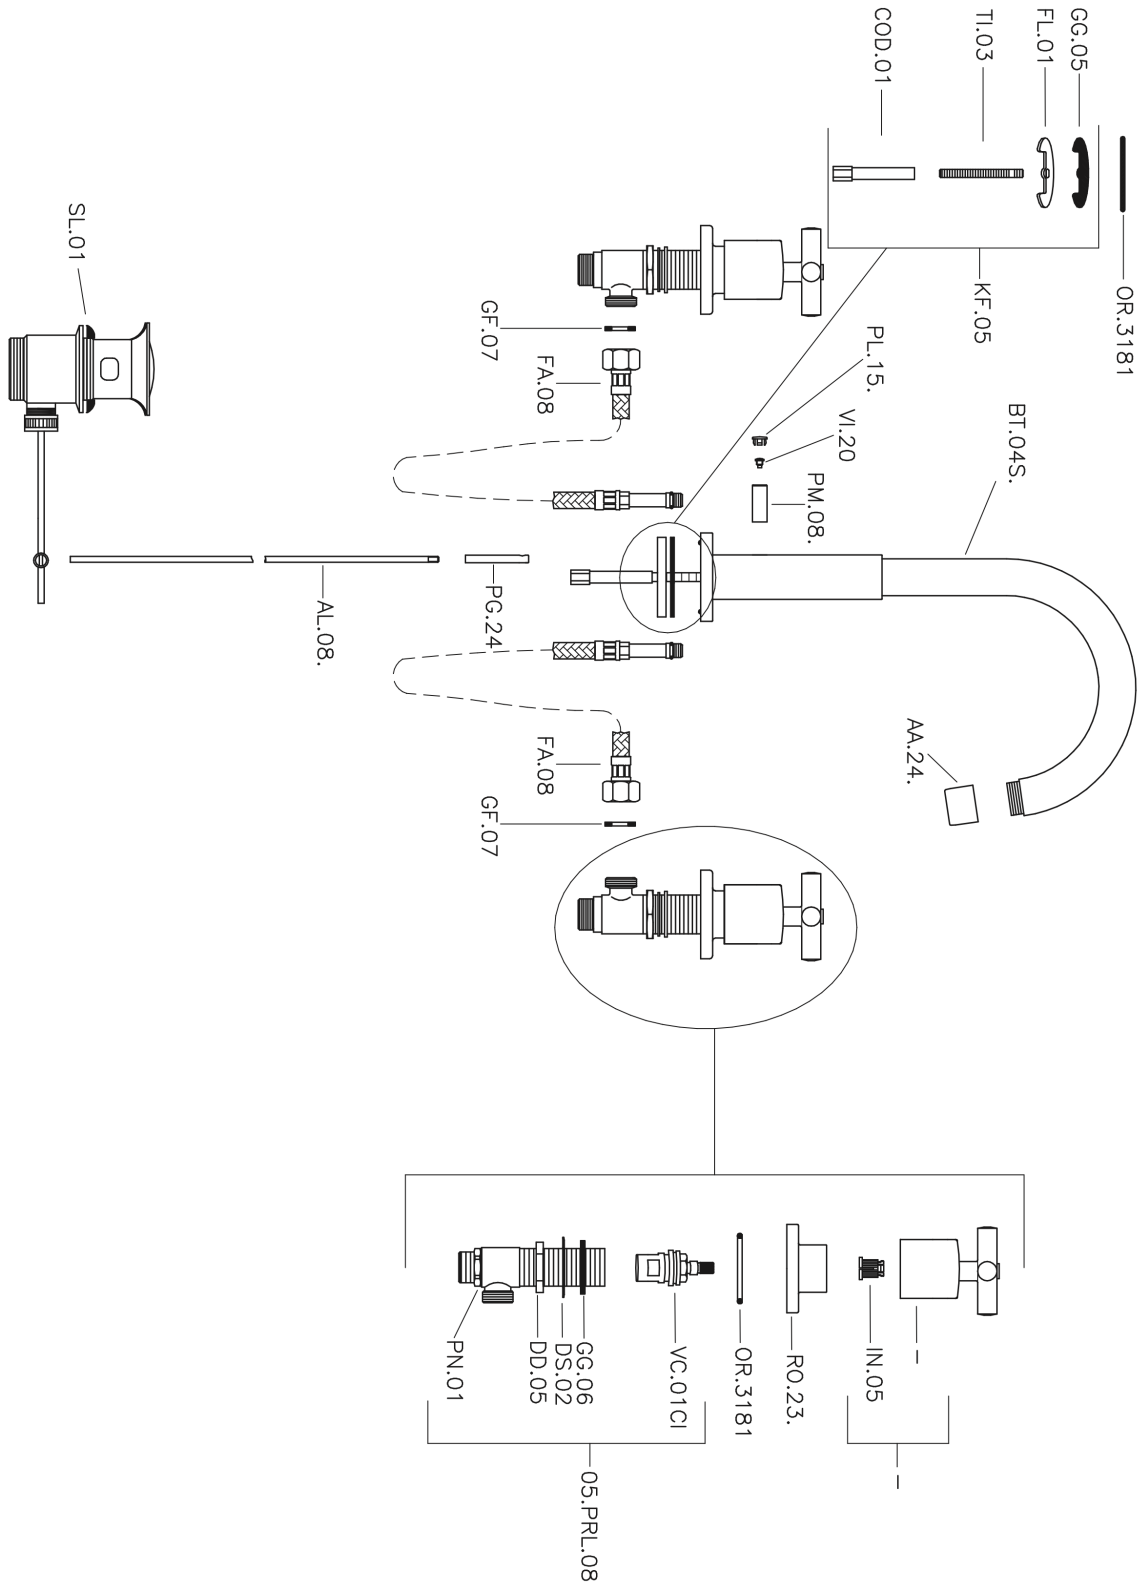

Washbasin 3-holes mixer SUITE_SU001060

MODEL **SU001060**

Washbasin 3-holes mixer, with 1"1/4 automatic pop up waste

AVAILABLE FINISHINGS

-  **21** 21 Chrome
-  **40** 40 Matt Black
-  **2F** 2F Brushed Nickel
-  **2W** 2W Brushed Gold

CHARACTERISTICS

Washbasin 3-holes mixer SUITE_SU001060

SU001060

<https://en.huberitalia.com/washbasin-3-holes-mixer-suite-su001060>

2024-11-15