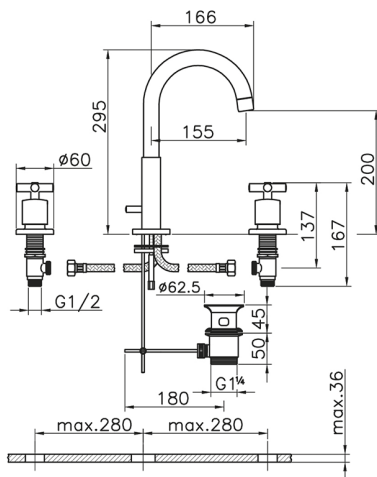

Washbasin 3-holes mixer SUITE_SU001060

MODEL **SU001060**

Washbasin 3-holes mixer, with 1"1/4 automatic pop up waste

AVAILABLE FINISHINGS

-  **21** 21 Chrome
-  **40** 40 Matt Black
-  **2F** 2F Brushed Nickel
-  **2W** 2W Brushed Gold

CHARACTERISTICS

Washbasin 3-holes mixer SUITE_SU001060

SU001060

<https://en.huberitalia.com/washbasin-3-holes-mixer-suite-su001060>

2024-11-15