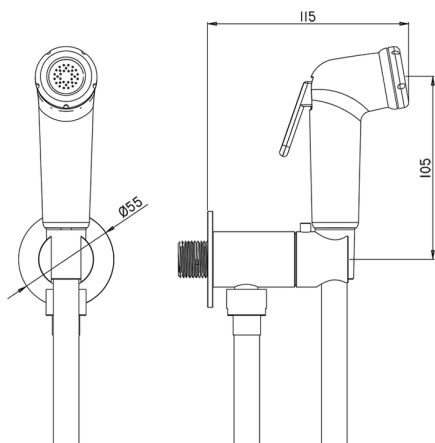

Hygienic Shower Set HYGENIC SHOWERS_BC007925

MODEL **BC007925**

Hygienic Shower Set, round wall bracket, single water opening, one-spray ABS Handshower, 120 cm PVC flexible hose

AVAILABLE FINISHINGS

CHARACTERISTICS

Bidet handshower

2024-12-18