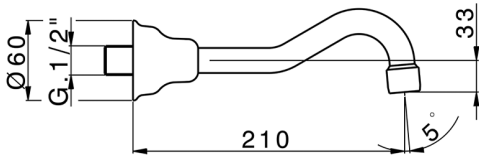

Exposed part for concealed washbasin mixer VICTORIAN_VT013510

MODEL **VT013510**

Exposed part for concealed washbasin mixer, without concealed part, for item ZB033510

AVAILABLE FINISHINGS

-  **21** 21 Chrome
-  **27** 27 Old Bronze
-  **2A** 2A Satin Brushed Nickel
-  **2G** 2G Antique Gold
-  **2W** 2W Brushed Gold

CHARACTERISTICS

Installation **Concealed**
 Required concealed parts **ZB033510**

Concealed washbasin mixer CONCEALED_ZB033510

MODEL **ZB033510**

Concealed washbasin mixer, with two right headvalves

AVAILABLE FINISHINGS