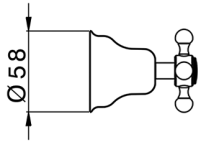

Exposed part for concealed washbasin mixer VICTORIAN_VT013510

MODEL **VT013510**

Exposed part for concealed washbasin mixer, without concealed part, for item ZB033510

AVAILABLE FINISHINGS

-  **21** 21 Chrome
-  **27** 27 Old Bronze
-  **2A** 2A Satin Brushed Nickel
-  **2G** 2G Antique Gold
-  **2W** 2W Brushed Gold

CHARACTERISTICS

Installation **Concealed**
 Required concealed parts **ZB033510**

Concealed washbasin mixer CONCEALED_ZB033510

MODEL **ZB033510**

Concealed washbasin mixer, with two right headvalves

AVAILABLE FINISHINGS