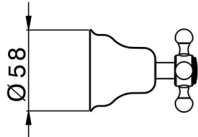

Exposed part for concealed washbasin mixer VICTORIAN_VT013510

MODEL **VT013510**

Exposed part for concealed washbasin mixer, without concealed part, for item ZB033510

AVAILABLE FINISHINGS

-  **21** 21 Chrome
-  **27** 27 Old Bronze
-  **2A** 2A Satin Brushed Nickel
-  **2G** 2G Antique Gold
-  **2W** 2W Brushed Gold

CHARACTERISTICS

Installation **Concealed**
 Required concealed parts **ZB033510**

Concealed washbasin mixer CONCEALED_ZB033510

MODEL **ZB033510**

Concealed washbasin mixer, with two right headvalves

AVAILABLE FINISHINGS