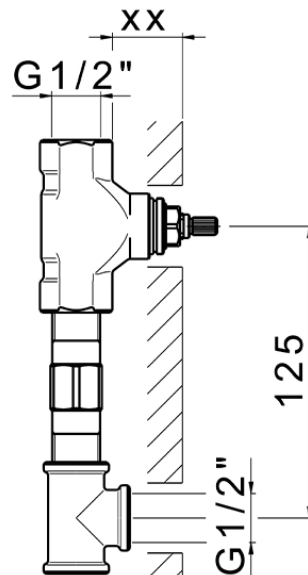

Serie's code	Size XX
CX 1351	20-35
CF 1351	20-35
CX 0331	20-35
CF 0331	20-35
CX 0200	20-35
CF 0200	20-35
BA 1351	20-35
GS 1351	20-35
GL 1351	20-35
MN 1351	20-35
LN 1351	20-35
LV 1351	33-48
LY 1351	33-48
CU 1351	33-48
SM 1351	30-45
AA 1351	10-30
AC 1351	10-30
AR 1351	15-25
PZ 1351	10-30
RG 1351	10-30
TS 1351	10-30
VT 1351	10-30
CS 1351	10-30
WA 1351	45-68
X1 1351	33-45
X2 1351	33-45
X3 1351	33-45
X4 1351	33-45
X5 1351	33-45
RI 1351	20-35
RM 1351	20-35

ZB033510

<https://en.huberitalia.com/concealed-washbasin-mixer-concealed-zb033510>

2024-11-23