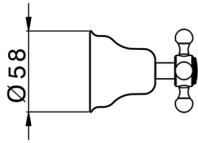

Exposed part for concealed washbasin mixer VICTORIAN_VT013510

MODEL **VT013510**

Exposed part for concealed washbasin mixer, without concealed part, for item ZB033510

AVAILABLE FINISHINGS

-  **21** 21 Chrome
-  **27** 27 Old Bronze
-  **2A** 2A Satin Brushed Nickel
-  **2G** 2G Antique Gold
-  **2W** 2W Brushed Gold

CHARACTERISTICS

Installation **Concealed**
 Required concealed parts **ZB033510**

Concealed washbasin mixer CONCEALED_ZB033510

MODEL **ZB033510**

Concealed washbasin mixer, with two right headvalves

AVAILABLE FINISHINGS