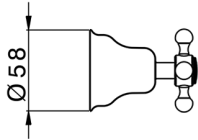

Exposed part for concealed washbasin mixer VICTORIAN_VT013510

MODEL **VT013510**

Exposed part for concealed washbasin mixer, without concealed part, for item ZB033510

AVAILABLE FINISHINGS

-  **21** 21 Chrome
-  **27** 27 Old Bronze
-  **2A** 2A Satin Brushed Nickel
-  **2G** 2G Antique Gold
-  **2W** 2W Brushed Gold

CHARACTERISTICS

Installation **Concealed**
 Required concealed parts **ZB033510**

Concealed washbasin mixer CONCEALED_ZB033510

MODEL **ZB033510**

Concealed washbasin mixer, with two right headvalves

AVAILABLE FINISHINGS