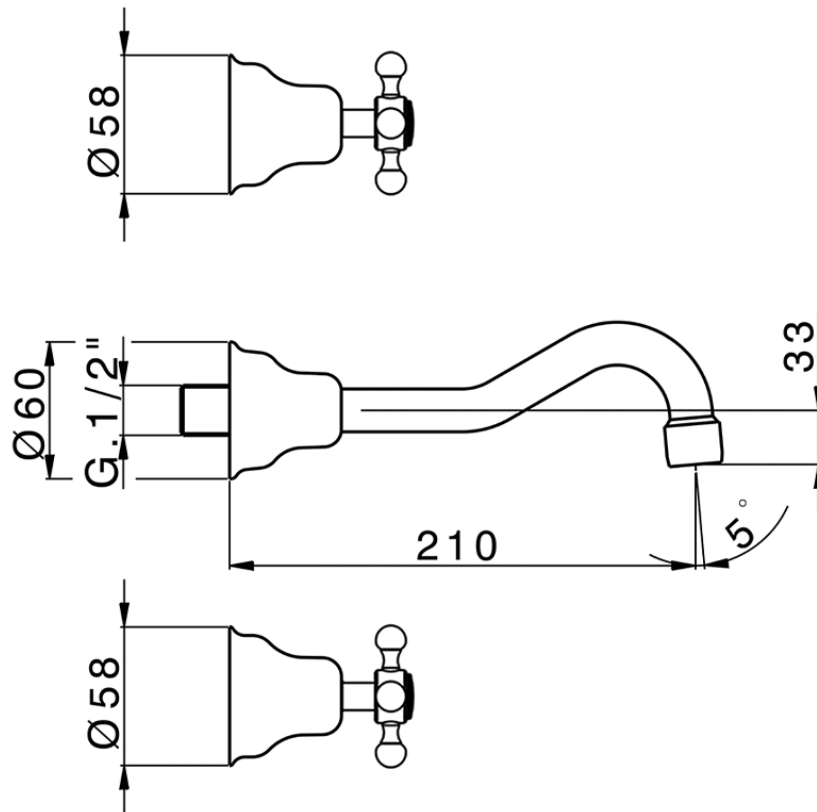

## Exposed part for concealed washbasin mixer VICTORIAN\_VT013510

VT013510

<https://en.huberitalia.com/exposed-part-for-concealed-washbasin-mixer-victorian-vt013510>

Serie's code	Size XX
CX 1351	20-35
CF 1351	20-35
CX 0331	20-35
CF 0331	20-35
CX 0200	20-35
CF 0200	20-35
BA 1351	20-35
GS 1351	20-35
GL 1351	20-35
MN 1351	20-35
LN 1351	20-35
LV 1351	33-48
LY 1351	33-48
CU 1351	33-48
SM 1351	30-45
AA 1351	10-30
AC 1351	10-30
AR 1351	15-25
PZ 1351	10-30
RG 1351	10-30
TS 1351	10-30
VT 1351	10-30
CS 1351	10-30
WA 1351	45-68
X1 1351	33-45
X2 1351	33-45
X3 1351	33-45
X4 1351	33-45
X5 1351	33-45
RI 1351	20-35
RM 1351	20-35

Limiti di tolleranza superficie piastrelle  
 Adjustment limits for finished tile surface  
 Limites de tolérance surface carrelage  
 Fliesenoberfläche  
 Superficie del azulejo

ZB033510

<https://en.huberitalia.com/concealed-washbasin-mixer-concealed-zb033510>